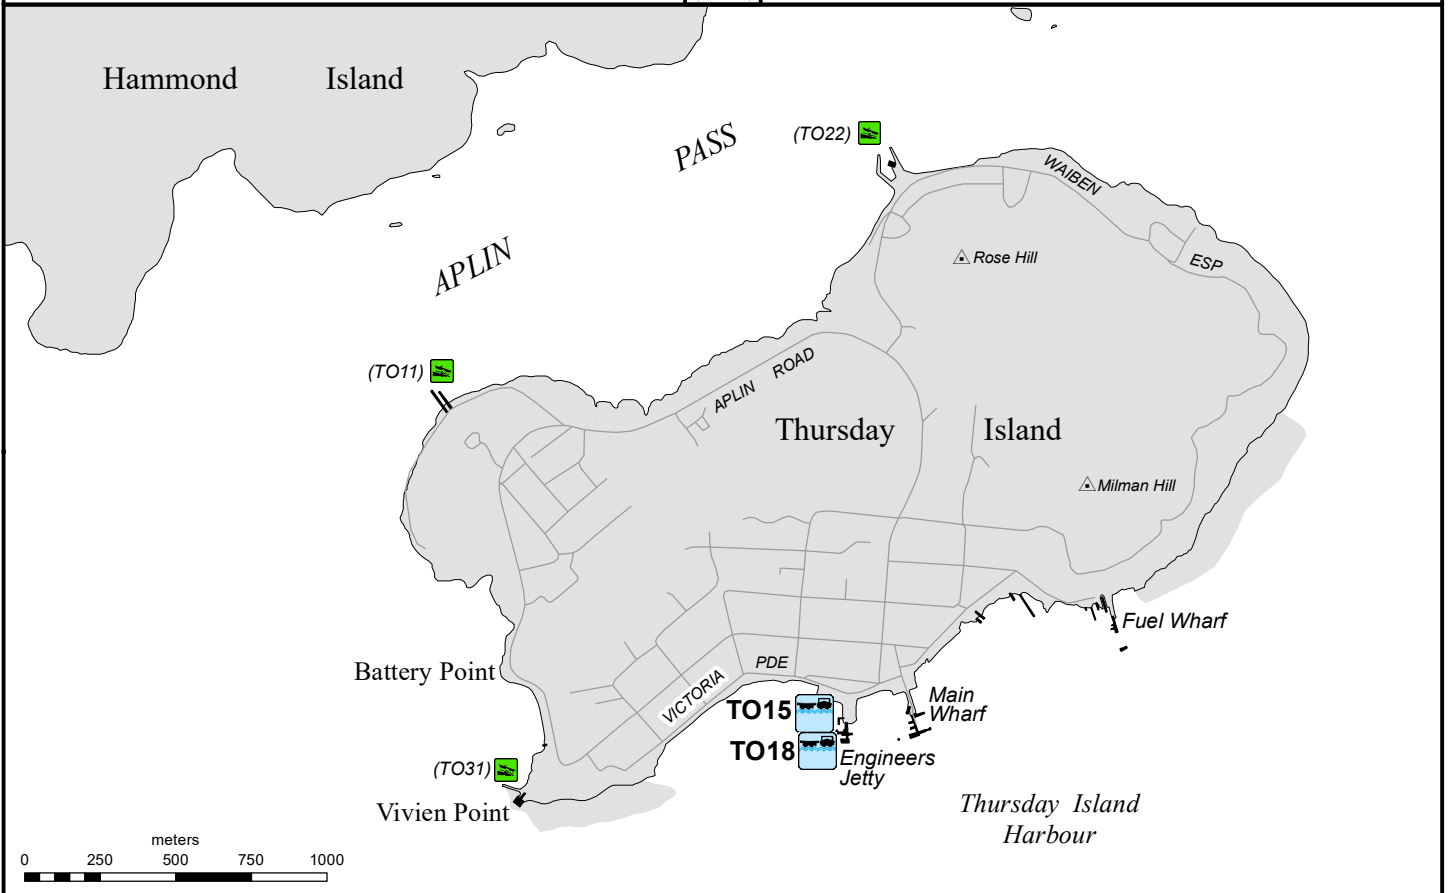

Public pontoons

ENGINEERS JETTY (Victoria Parade, Thursday Island)

ACKNOWLEDGEMENTS
 Imagery TMR 2018, Cadastre DoR 2022,
 Roads © Precisely Software Pty Ltd, 2023

© The State of Queensland
 Transport and Main Roads 2023

Prepared 25 July 2023
 Maritime Safety Queensland
 Spatial Services

Managing Authority
 Far North
 Queensland
 Ports Corporation
 Limited

Facility code
TO15 TO18

L-5-170-3C