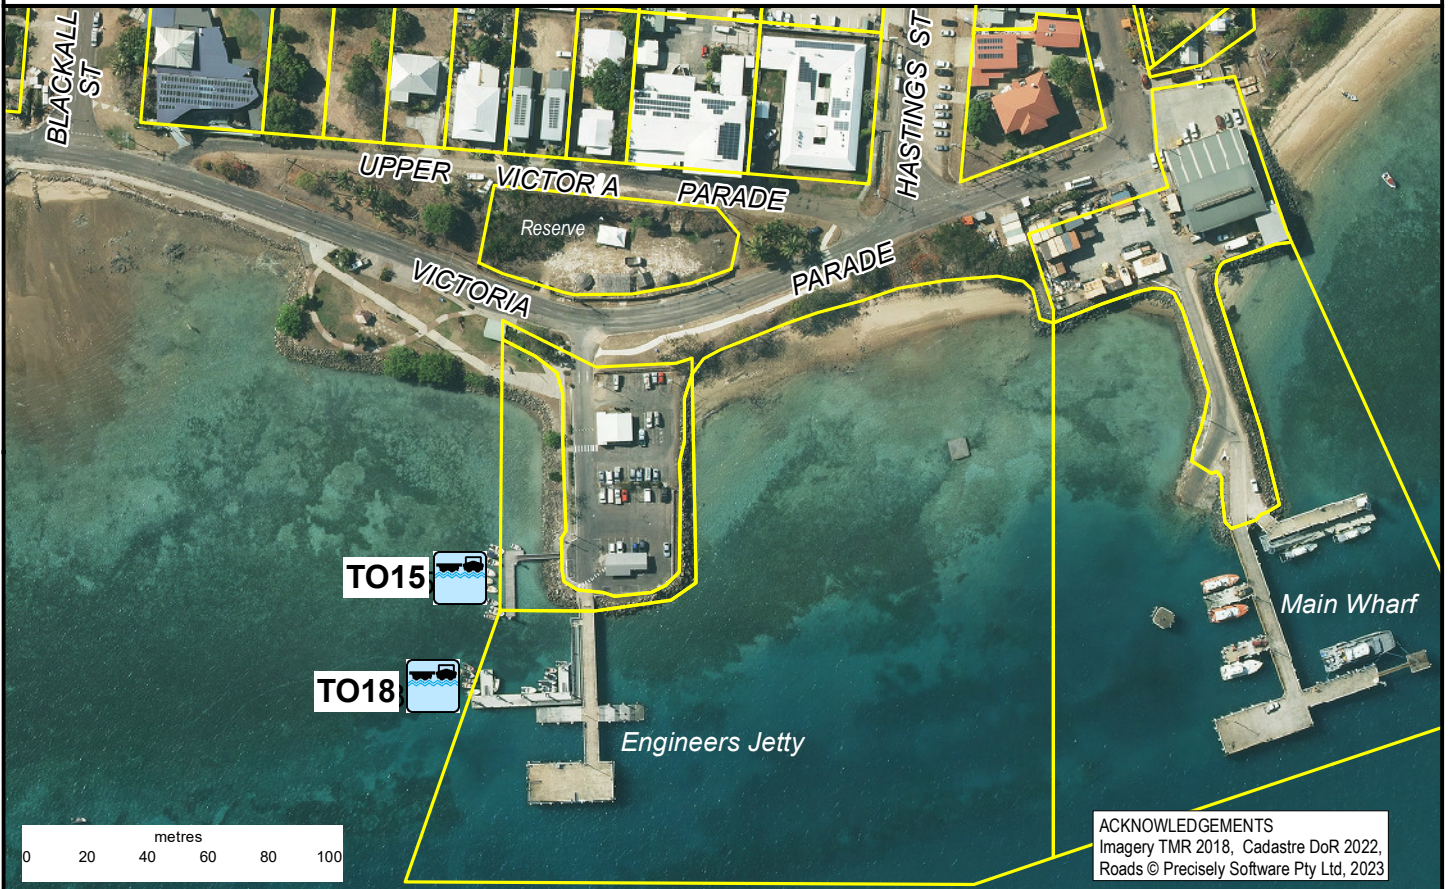

Public pontoons

ENGINEERS JETTY (Victoria Parade, Thursday Island)

ACKNOWLEDGEMENTS
 Imagery TMR 2018, Cadastre DoR 2022,
 Roads © Precisely Software Pty Ltd, 2023

© The State of Queensland
 Transport and Main Roads 2023

Prepared 25 July 2023
 Maritime Safety Queensland
 Spatial Services

Managing Authority
 Far North
 Queensland
 Ports Corporation
 Limited

Facility code
TO15 TO18

L-5-170-3C