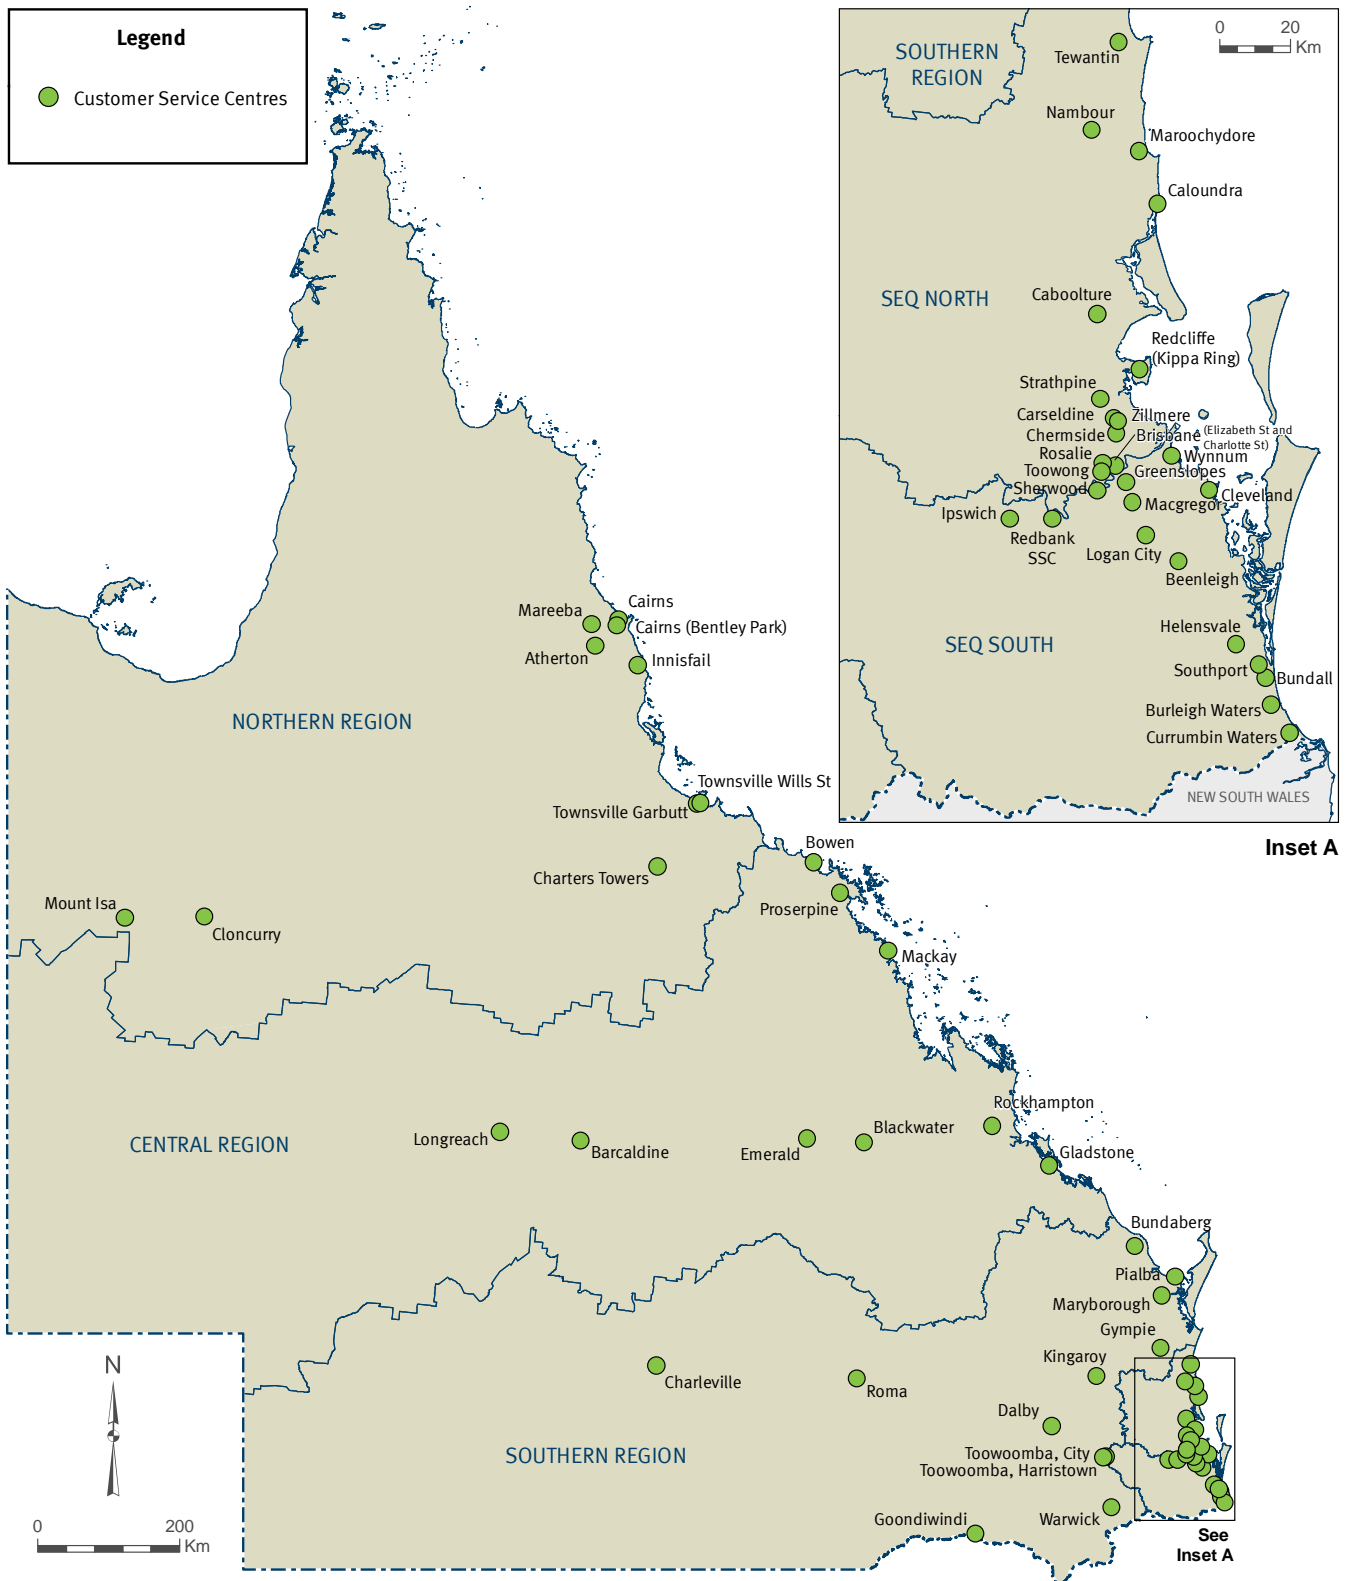

Transport and Main Roads customer service regions and customer service centres

Note:
Four mobile customer service centre units operate across Queensland.