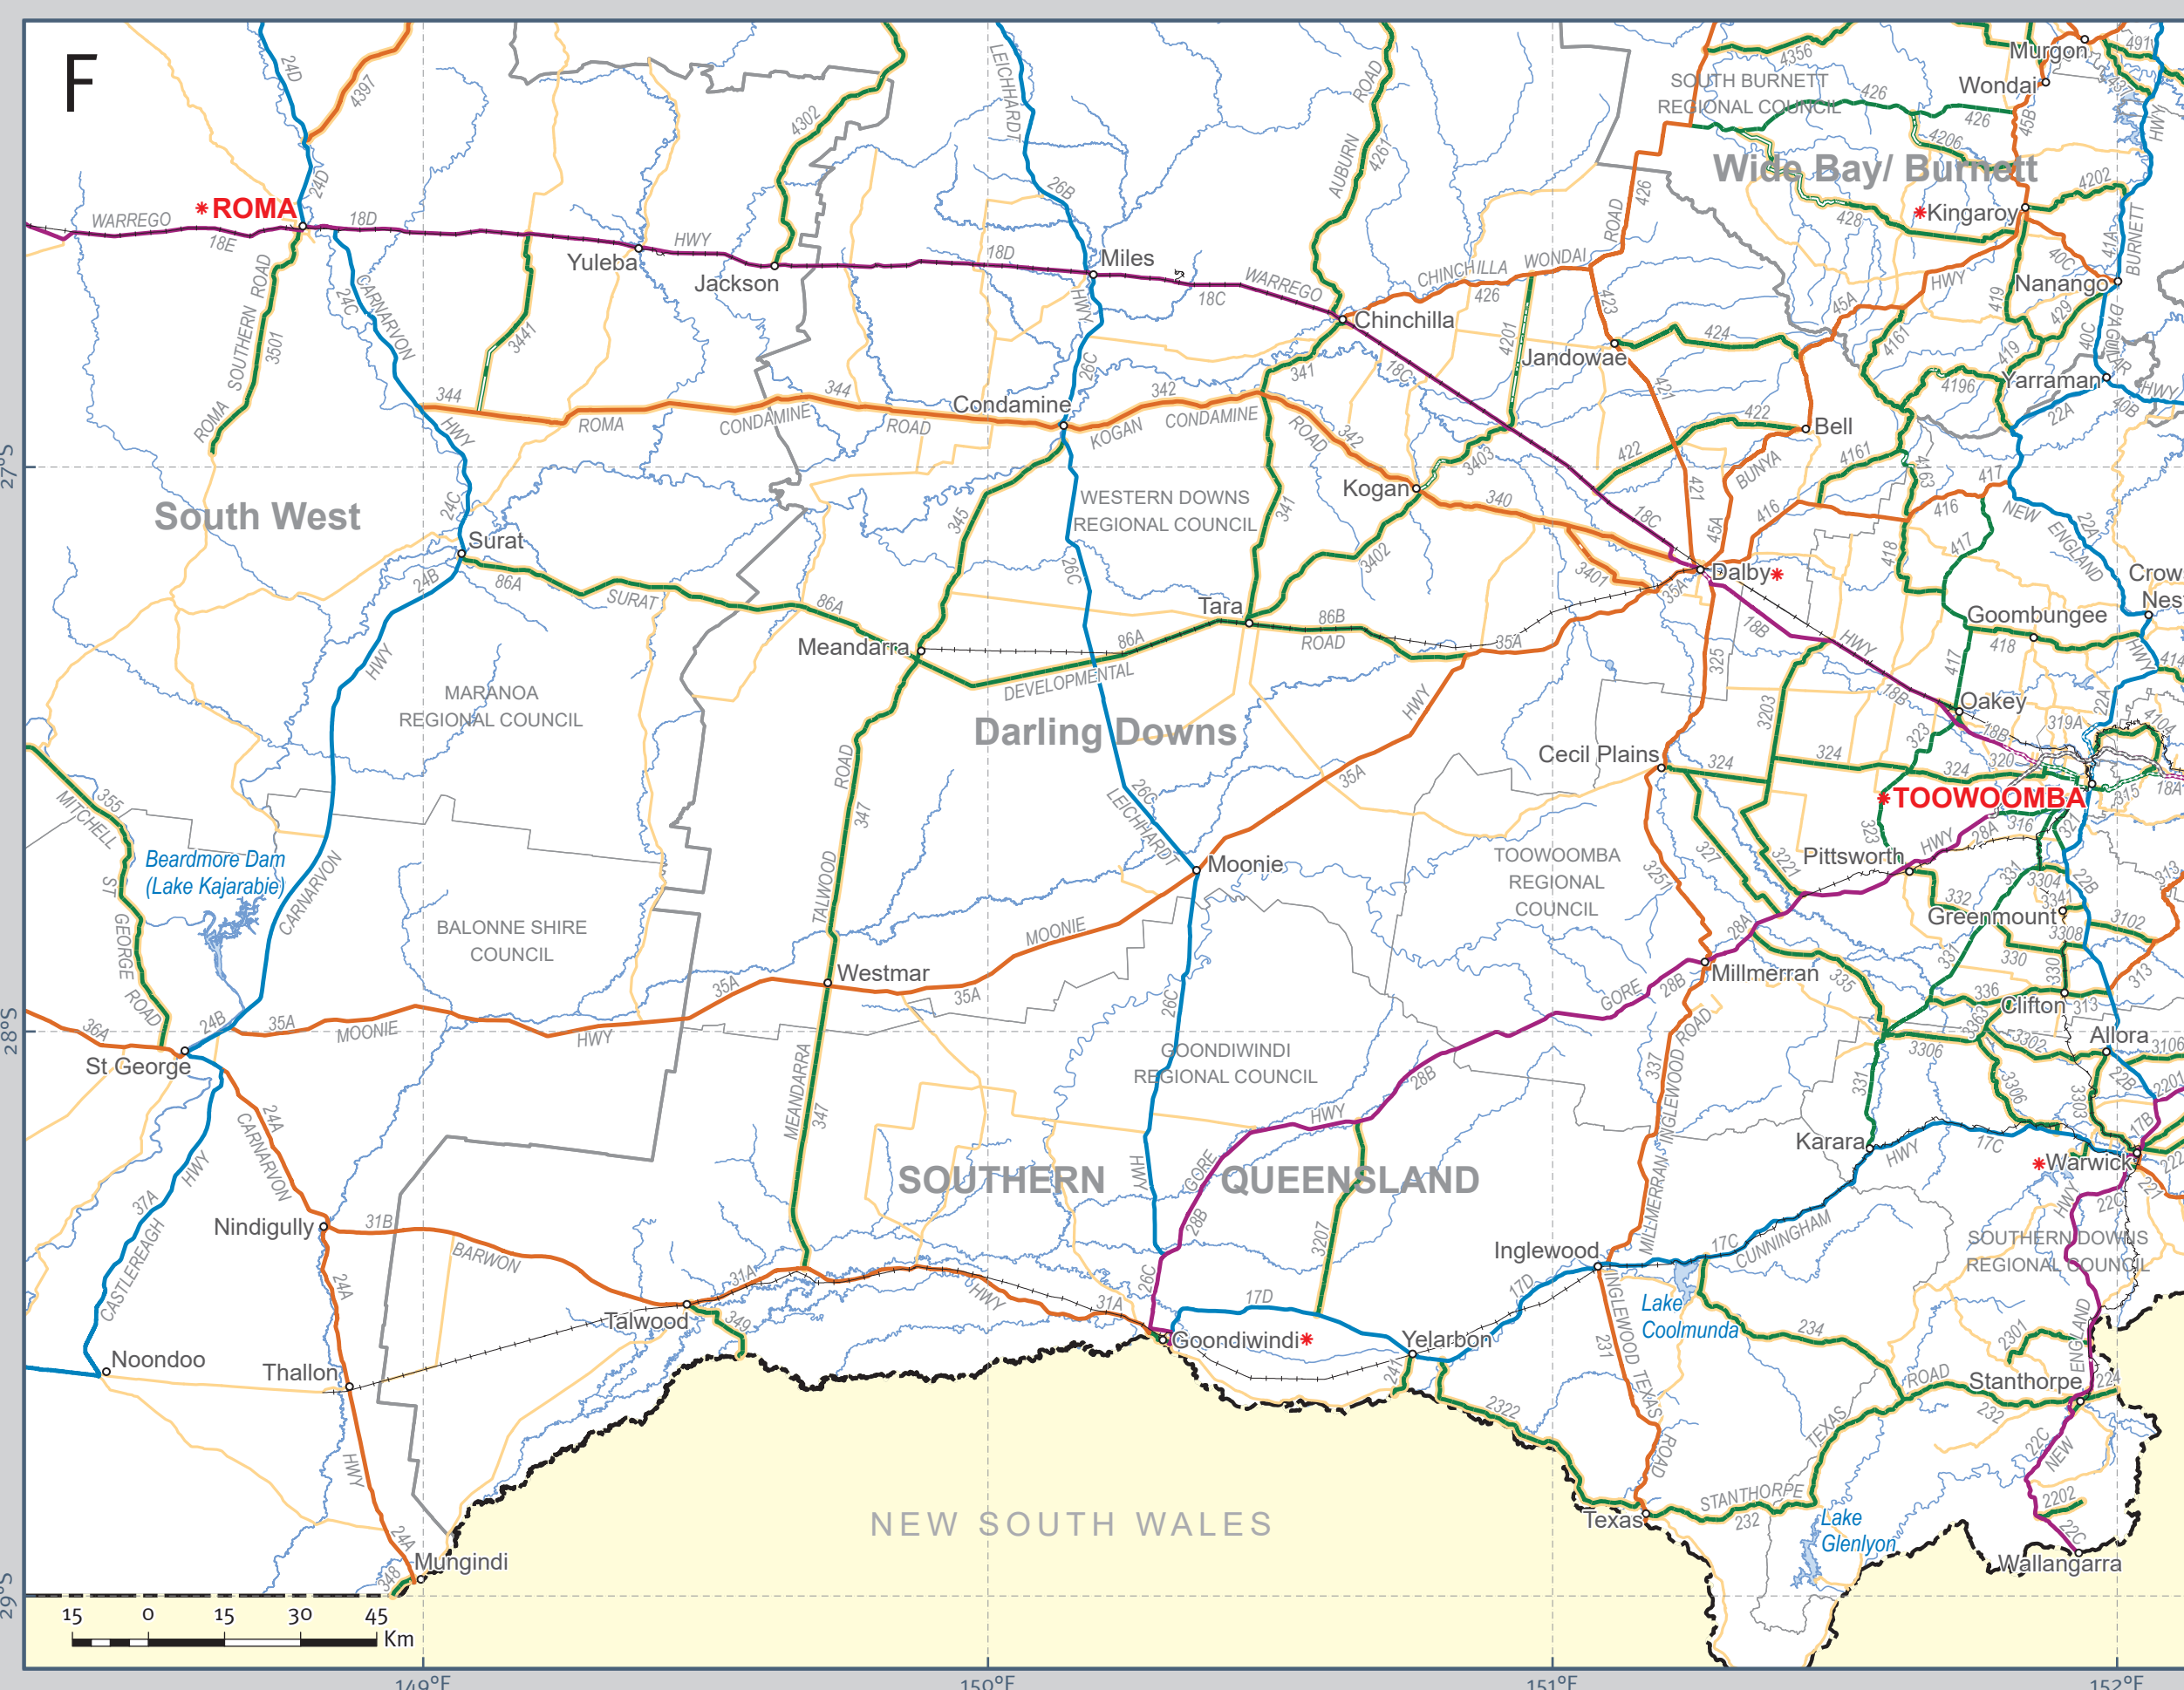

Get in touch with us

Online
Pay your vehicle registration or fine, renew your licence and access more services at <https://www.qld.gov.au/transport/online-services>.

Messaging
You can message us for any general enquiries at <https://www.tmr.qld.gov.au/about-us/contact-us/live-chat-with-us-via-messaging>.

Phone
Registration and licensing, online services, book a driving test or vehicle inspection call 13 23 80 | General enquiries call 13 QGOV (13 74 68).

Monday to Friday from 8.00am to 4.30pm, excluding public holidays | International callers phone +61 7 3022 6100 (+10 hours UTC).

Interpreter and accessibility services
If you need an interpreter, call the Translating and Interpreting Service on 13 14 50 (International callers phone +61 3 9268 8332) and have them contact Transport and Main Roads on 13 23 80.

If you are deaf or have a hearing or speech impairment contact the National Relay Service at <https://www.accesshub.gov.au/about-the-nrs>.

In person
Find the nearest Customer Service Centre at <https://www.qld.gov.au/transport/contacts/centres>. Please check the services that are available and opening hours for the customer service centre before your visit.