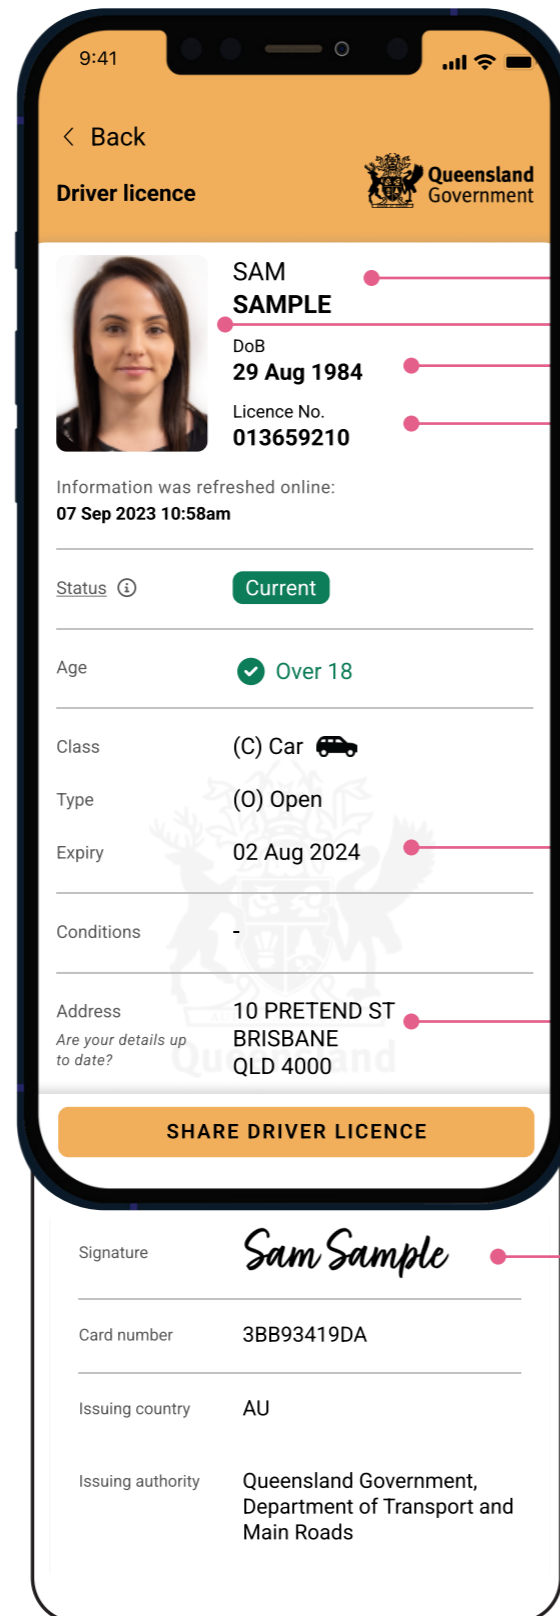

Digital Licence

Digital Licence and printed PDF - what to look for

When a customer provides a printed PDF of their Digital Licence, these items should match what appears on their Digital Licence app.

Please note: if a customer provides a digital PDF, rather than a printed one, you can verify it is authentic using Adobe Reader. Visit the Digital Licence website for more information.

The look of the app may change over time. Check the Digital Licence website for the latest version of this document.

Name

Photo

Date of birth

Licence number

Licence expiry

Address

Signature