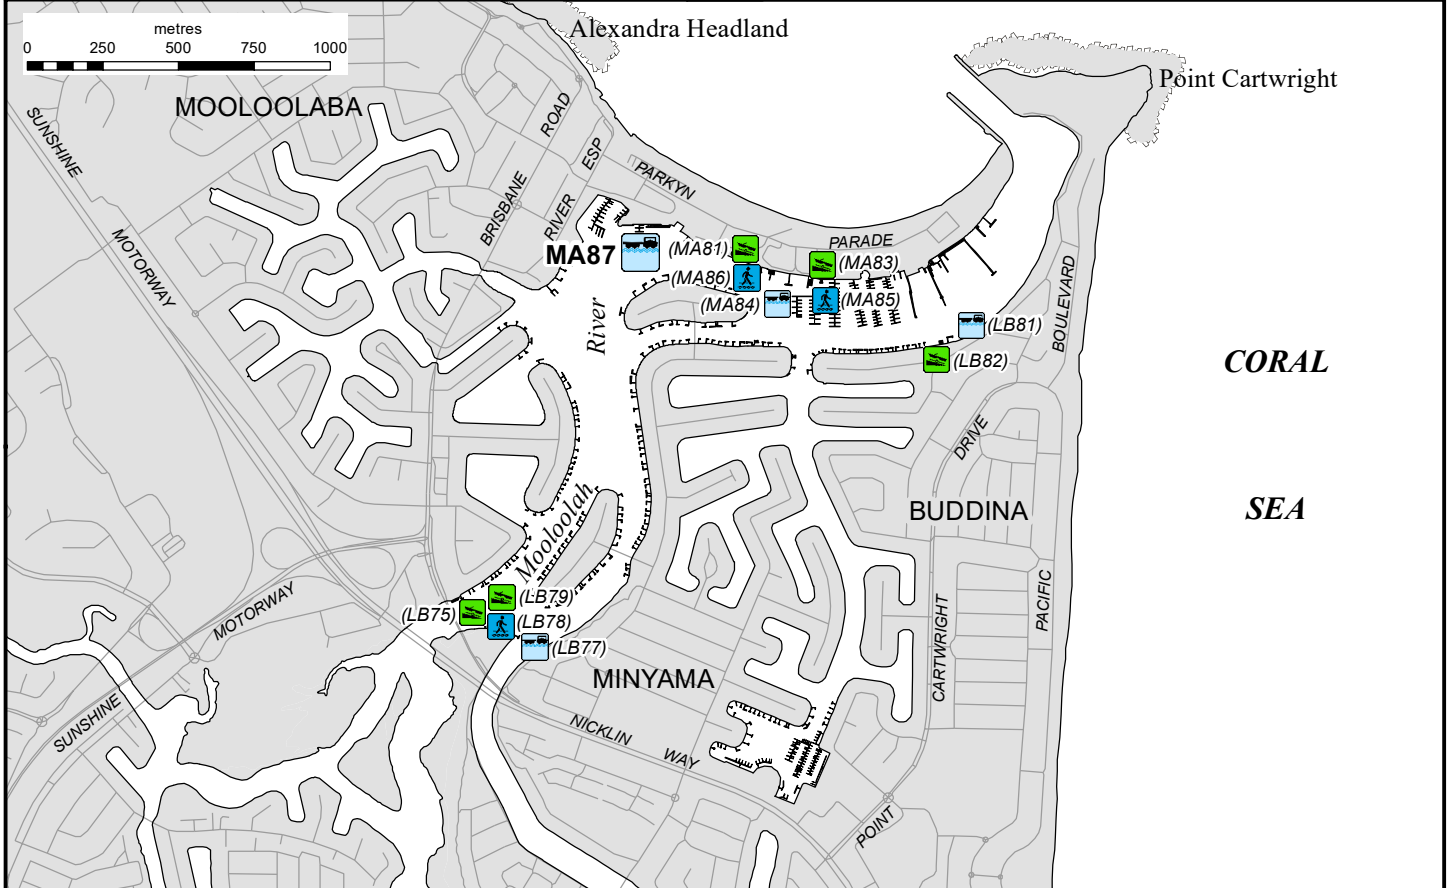

Public pontoon

# MOOLOOLABA (Penny Lane)

ACKNOWLEDGEMENTS  
Imagery TMR 2022, Cadastre DoR 2023,  
Roads © Precisely Software Pty Ltd, 2023

© The State of Queensland  
Transport and Main Roads 2023

Managing Authority  
**Sunshine Coast  
Regional Council**

Facility code  
**MA87**

L-1-80-7A

Prepared 17 July 2023  
**Maritime Safety Queensland**  
Spatial Services