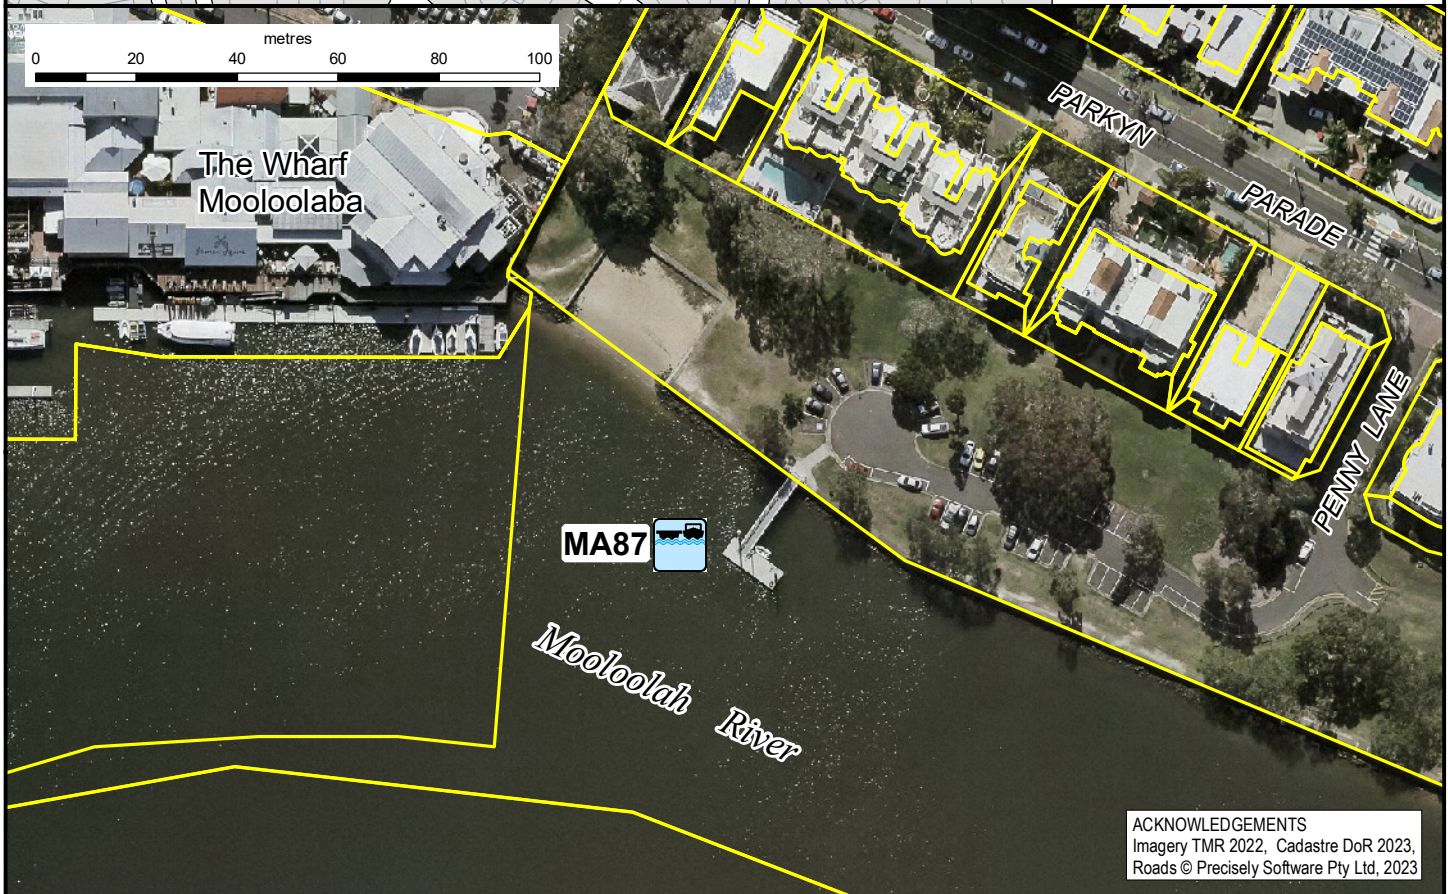

Public pontoon

# MOOLOOLABA (Penny Lane)

ACKNOWLEDGEMENTS  
Imagery TMR 2022, Cadastre DoR 2023,  
Roads © Precisely Software Pty Ltd, 2023

© The State of Queensland  
Transport and Main Roads 2023

Managing Authority  
**Sunshine Coast  
Regional Council**

Facility code  
**MA87**

L-1-80-7A

Prepared 17 July 2023  
**Maritime Safety Queensland**  
Spatial Services