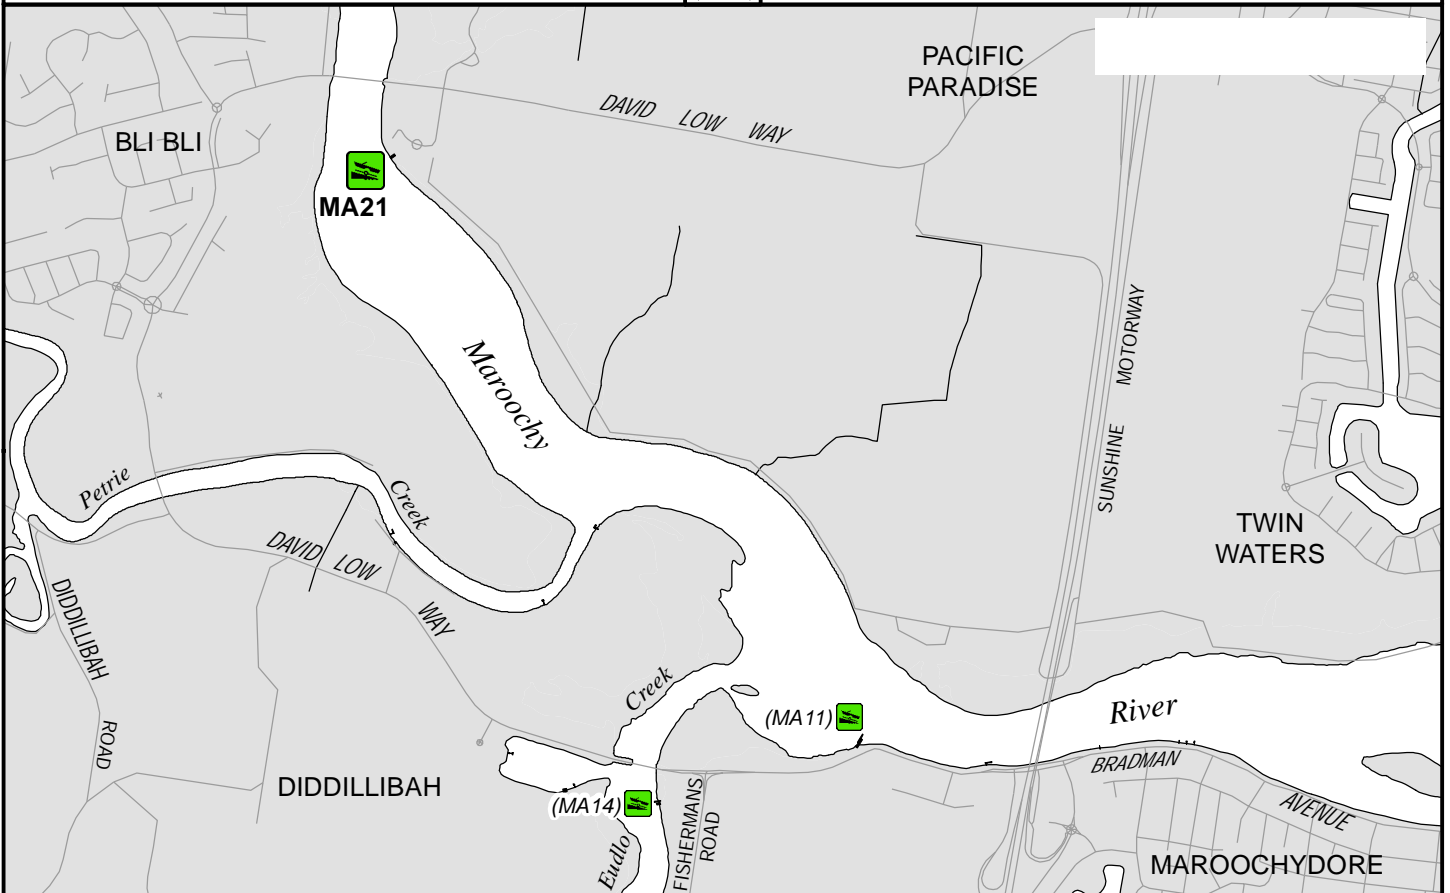

Public boat ramp

MULLER PARK (Muller Park Road, Bli Bli)

ACKNOWLEDGEMENTS
 Imagery TMR 2022, Cadastre DoR 2023,
 Roads © Precisely Software Pty Ltd, 2023

MA21

© The State of Queensland
 Transport and Main Roads 2023

Prepared 17 July 2023
Maritime Safety Queensland
 Spatial Services

Managing Authority
**Sunshine Coast
 Regional Council**

Facility code
MA21

L-1-80-5A