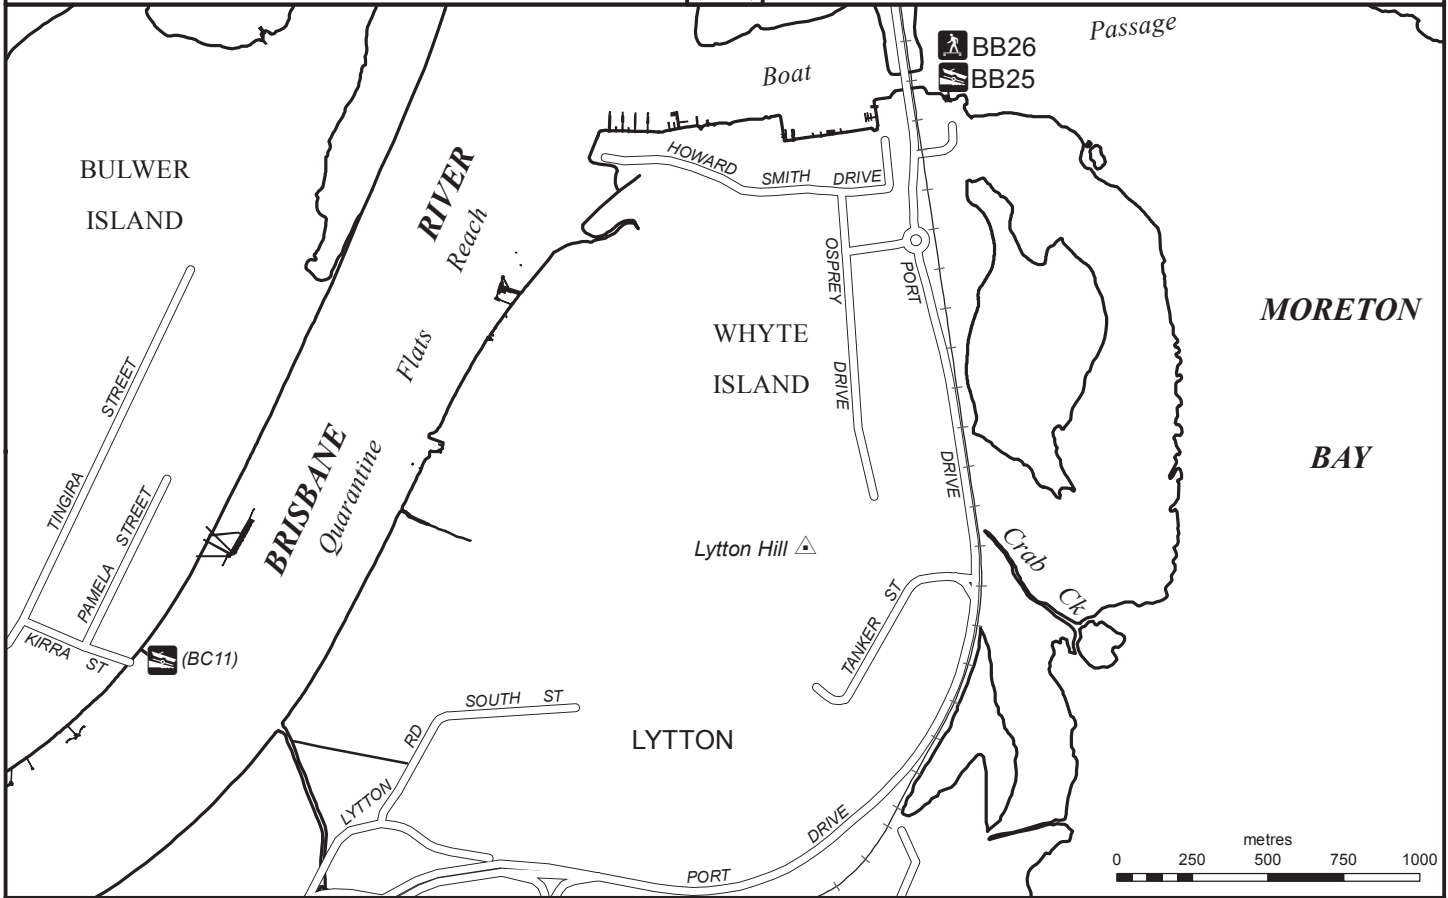

Public boat ramp

Floating walkway

# WHYTE ISLAND (Port Drive)

© The State of Queensland  
(Department of Transport and Main Roads) 2013

To view a copy of the licence, visit  
<http://creativecommons.org/licenses/by-nc-nd/3.0/au>

Prepared 27 November 2013  
Infrastructure Management and Delivery Division