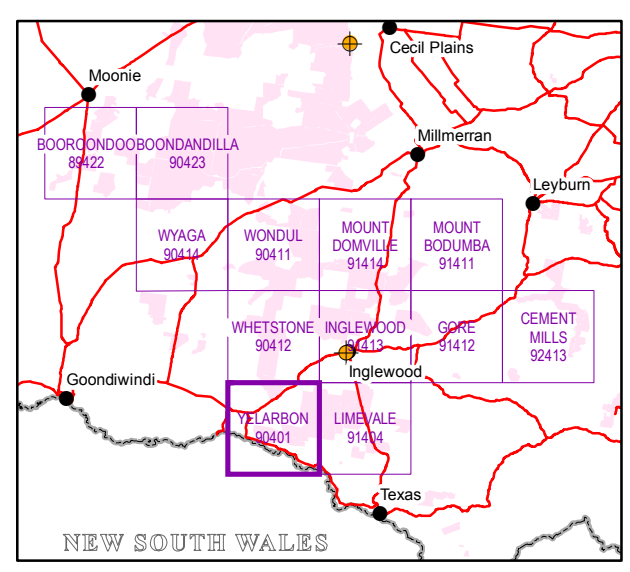

Forest Products
 Department of Agriculture
 and Fisheries

Prepared by Forest Products for internal use only.

Forest Products does not accept any responsibility for any loss or damage resulting from reliance on this map.

Copyright Forest Products © No part of this map may be reproduced or copied without prior written permission.

- ▲ Dunmore Apiary Site
- Inglewood Apiary Site
- Forestry office
- State Forest
- Timber Reserve
- Forest Reserve
- National Park
- Drainage
- Highway
- Sealed Road
- Unsealed Road
- Bush Track; Firebreak
- Powerline

Yelarbon 90401

Map Projection: GDA 1994 MGA Zone 56
 Date of Preparation 8/05/2018