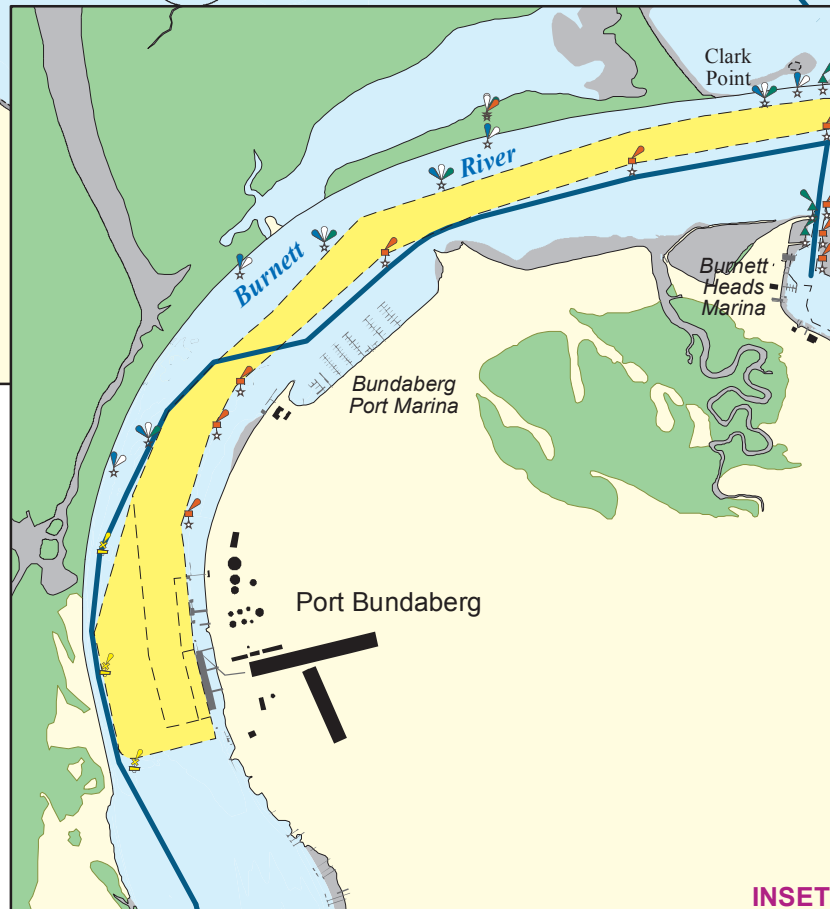

WARNING

FOR ALL SMALL CRAFT

NEAR

SHIP NAVIGATION AREAS

BUNDABERG

KEY	
	Ship Navigation Area
	Recommended Small Craft Course
	Anchorage Position
	Pilot Boarding Ground

INSET

HERVEY BAY