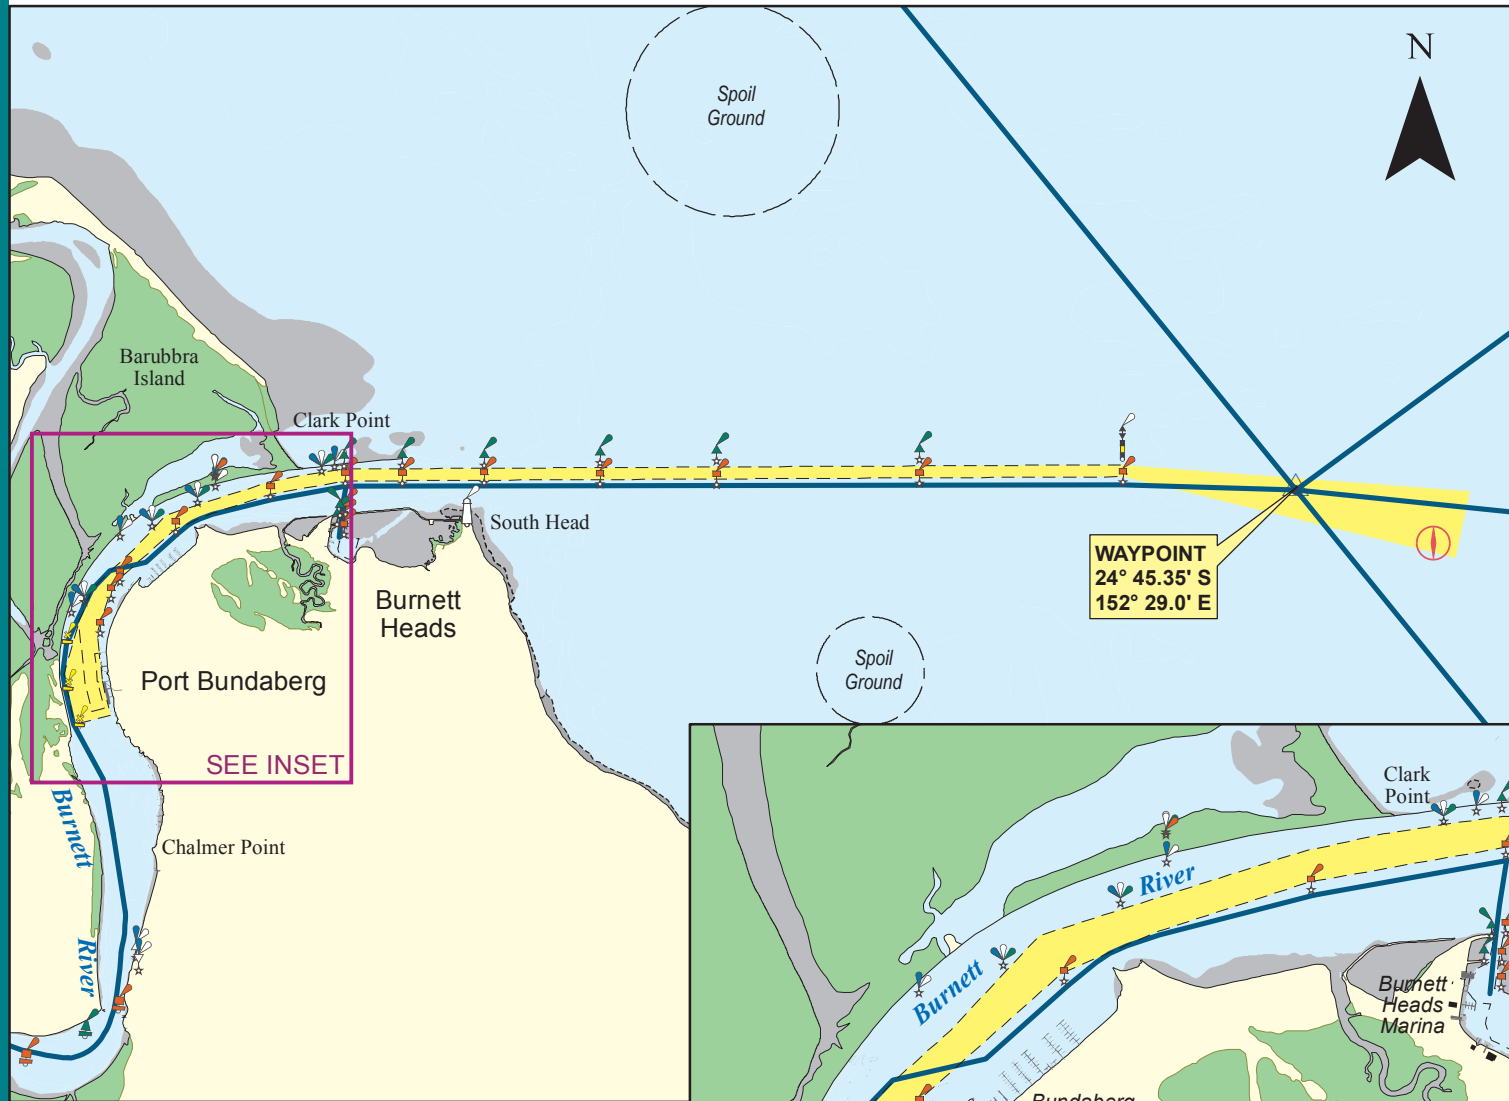

WARNING

FOR ALL SMALL CRAFT

NEAR

SHIP NAVIGATION AREAS

BUNDABERG

KEY	
	Ship Navigation Area
	Recommended Small Craft Course
	Anchorage Position
	Pilot Boarding Ground

INSET

HERVEY BAY