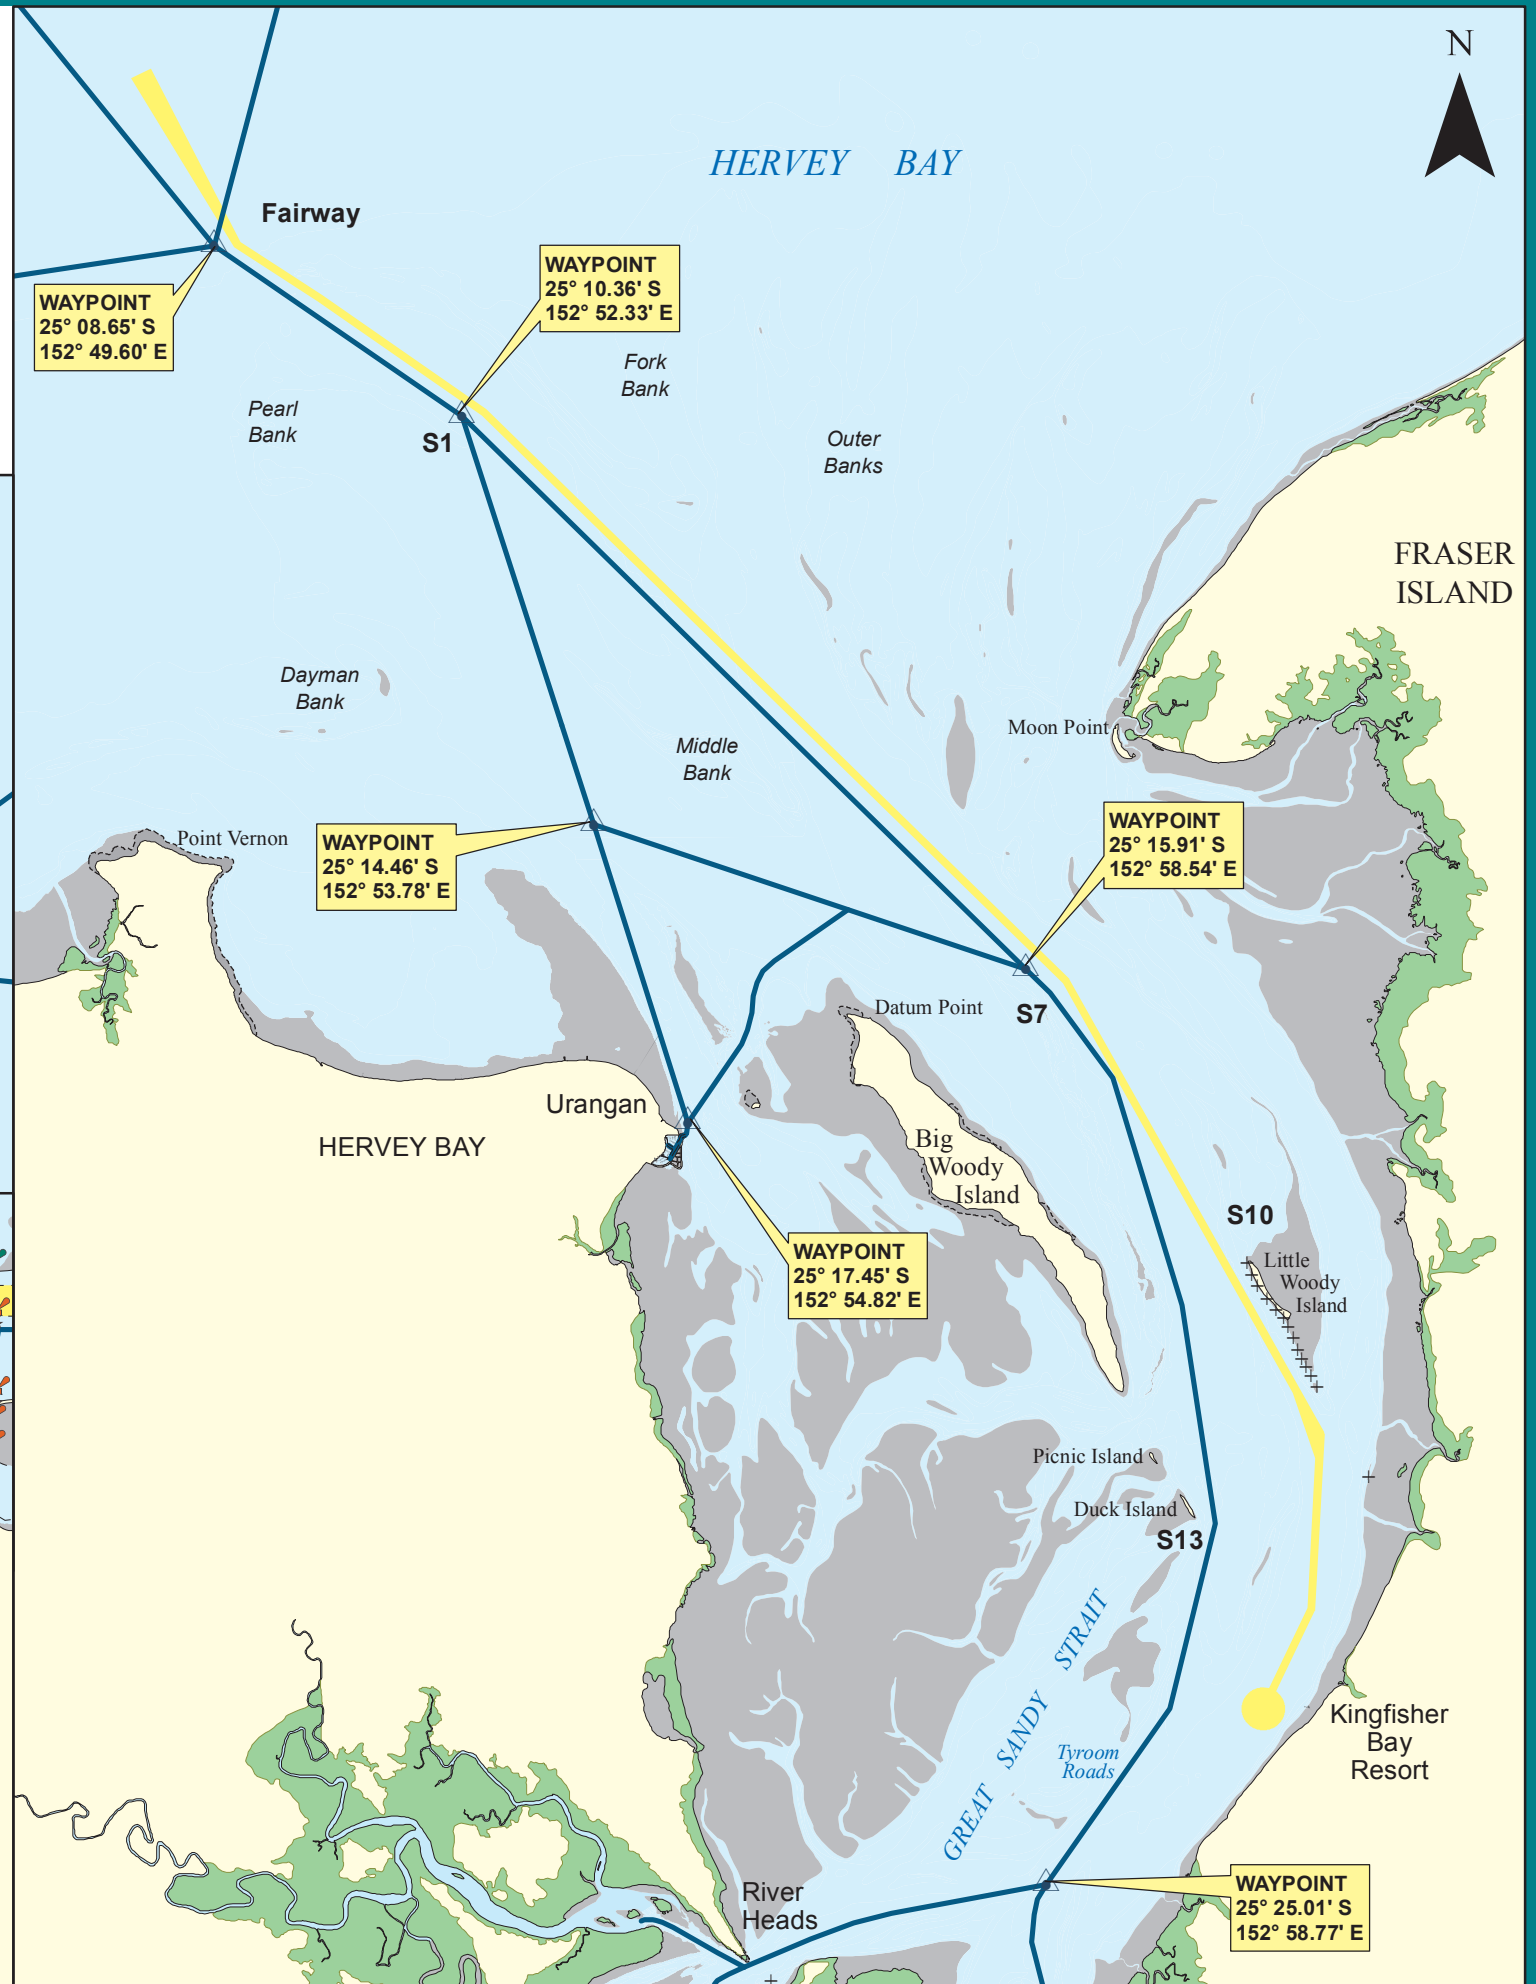

WARNING

FOR ALL SMALL CRAFT

NEAR

SHIP NAVIGATION AREAS

BUNDABERG

KEY	
	Ship Navigation Area
	Recommended Small Craft Course
	Anchorage Position
	Pilot Boarding Ground

INSET

HERVEY BAY