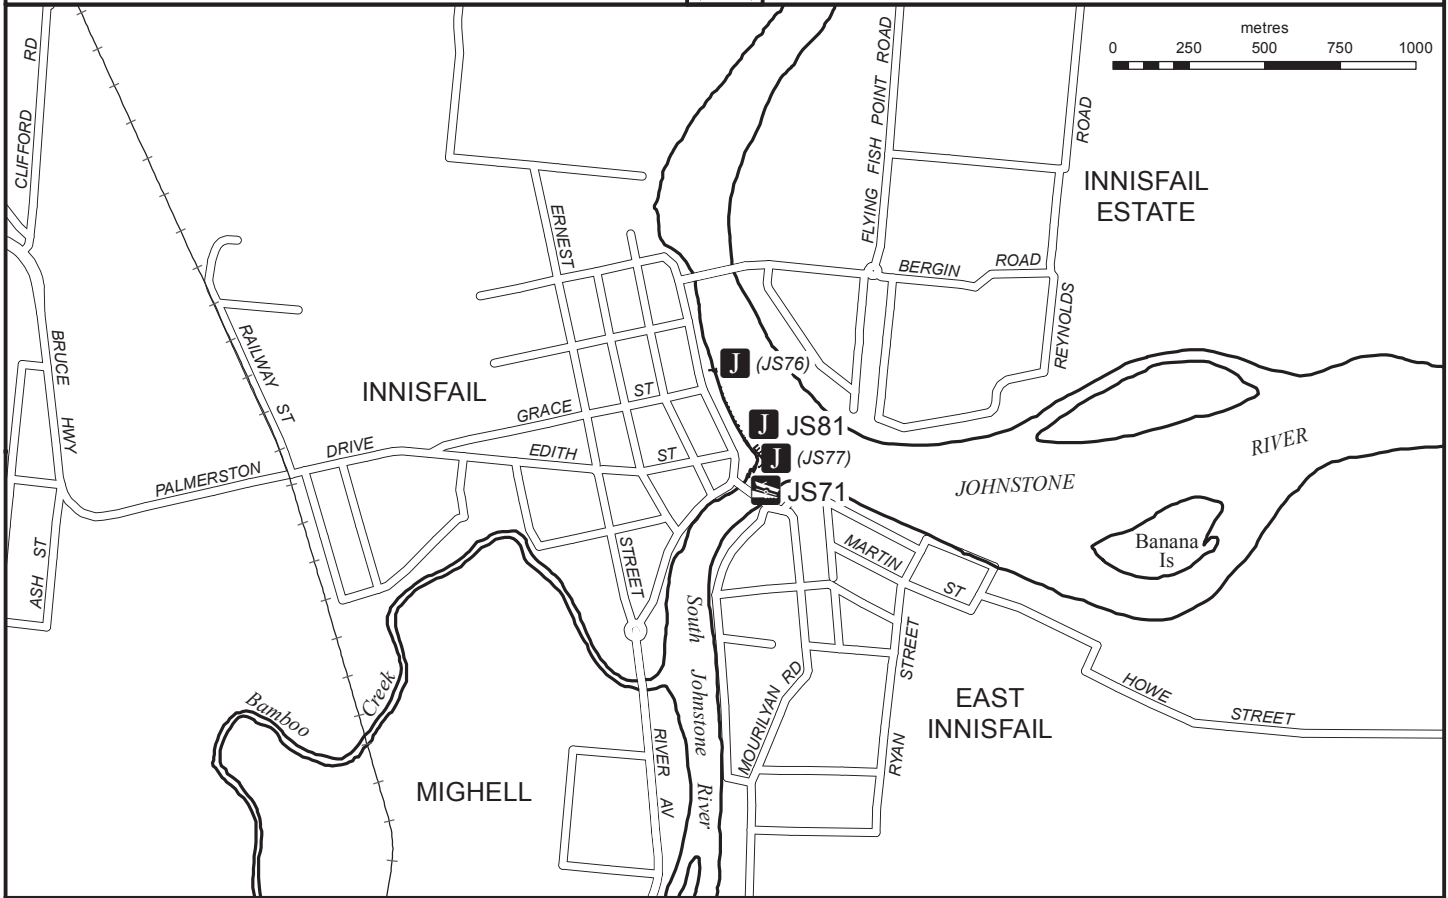

Public boat ramp

Public jetty

INNISFAIL (Edith Street)

© The State of Queensland
(Department of Transport and Main Roads) 2013

To view a copy of the licence, visit
<http://creativecommons.org/licenses/by-nc-nd/3.0/au>