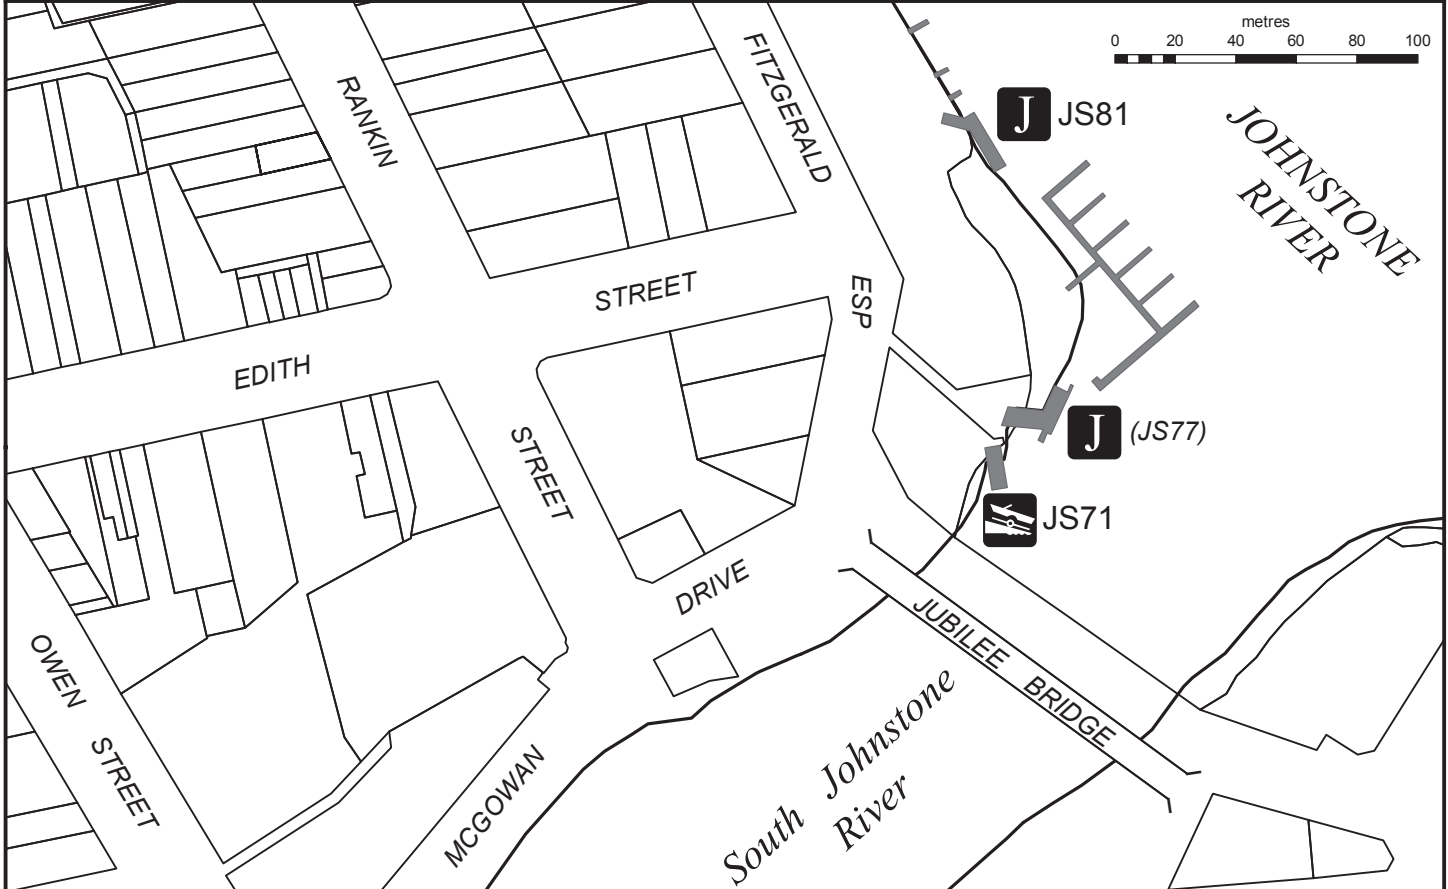

Public boat ramp

Public jetty

INNISFAIL (Edith Street)

© The State of Queensland
(Department of Transport and Main Roads) 2013

To view a copy of the licence, visit
<http://creativecommons.org/licenses/by-nc-nd/3.0/au>