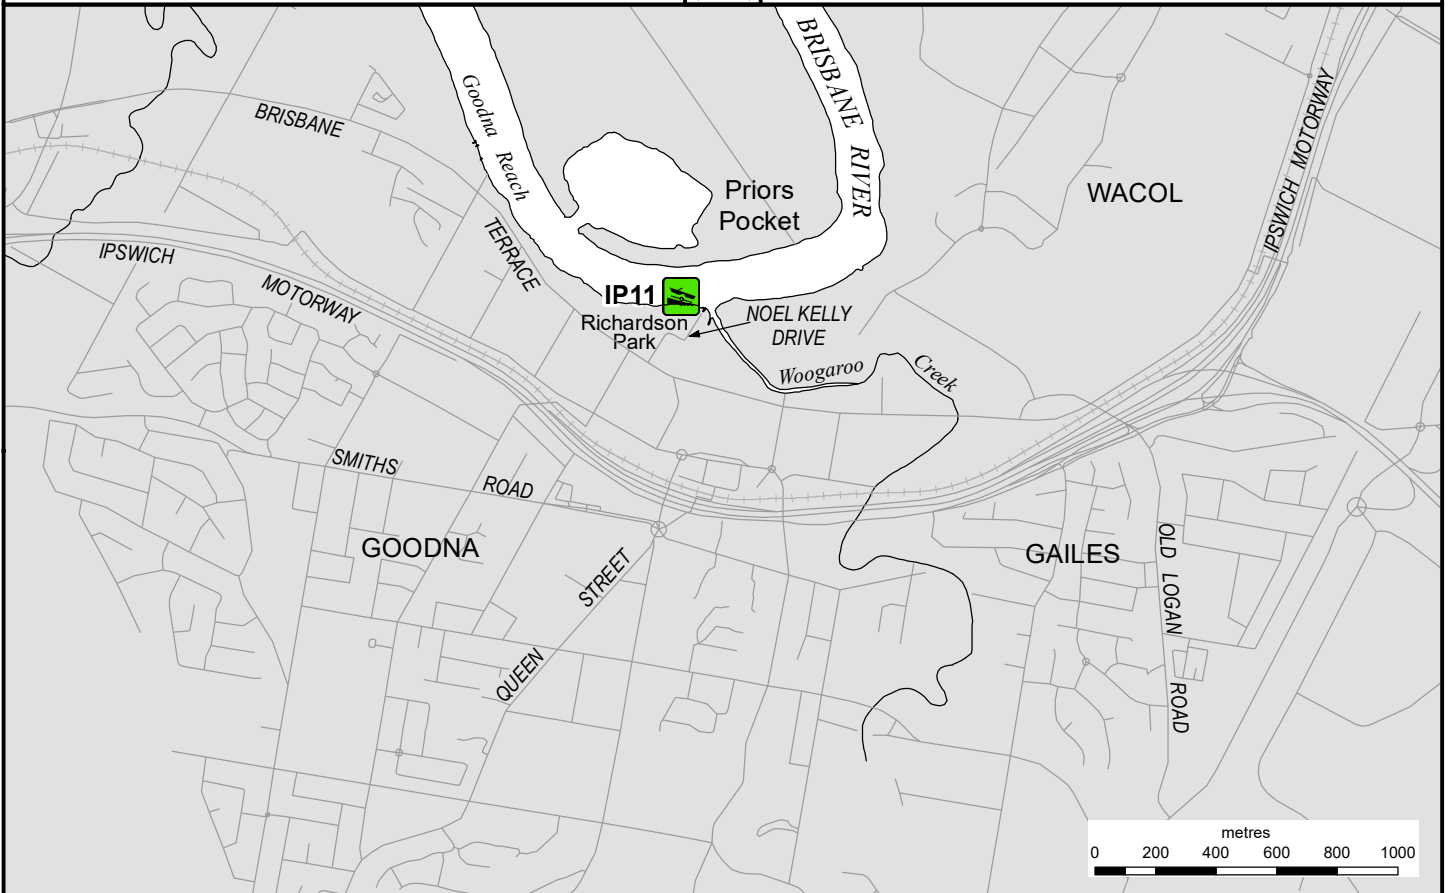

Public boat ramp

RICHARDSON PARK (Noel Kelly Drive, Goodna)

ACKNOWLEDGEMENTS
Imagery TMR 2022, Cadastre DoR 2023,
Roads © Precisely Software Pty Ltd, 2023

© The State of Queensland
Transport and Main Roads 2023