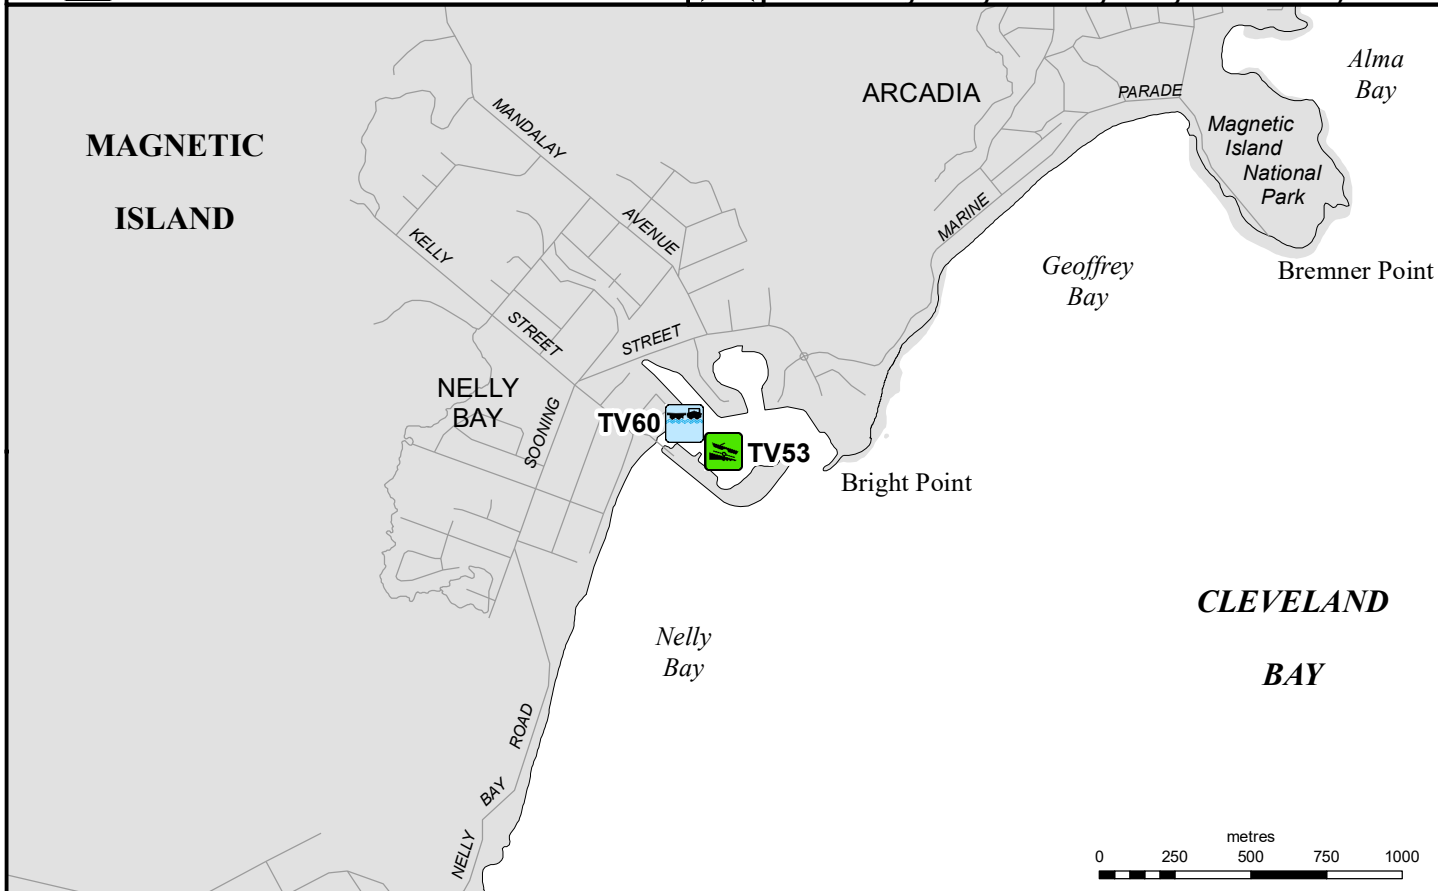

Public boat ramp

Public pontoon

MAGNETIC ISLAND (The Esplanade, Nelly Bay - Nelly Bay Harbour)

© The State of Queensland
Transport and Main Roads 2023

Managing Authority

Facility code

**Townsville
City Council**

TV53 TV60

Prepared 25 July 2023
Maritime Safety Queensland
Spatial Services

L-4-268-1B