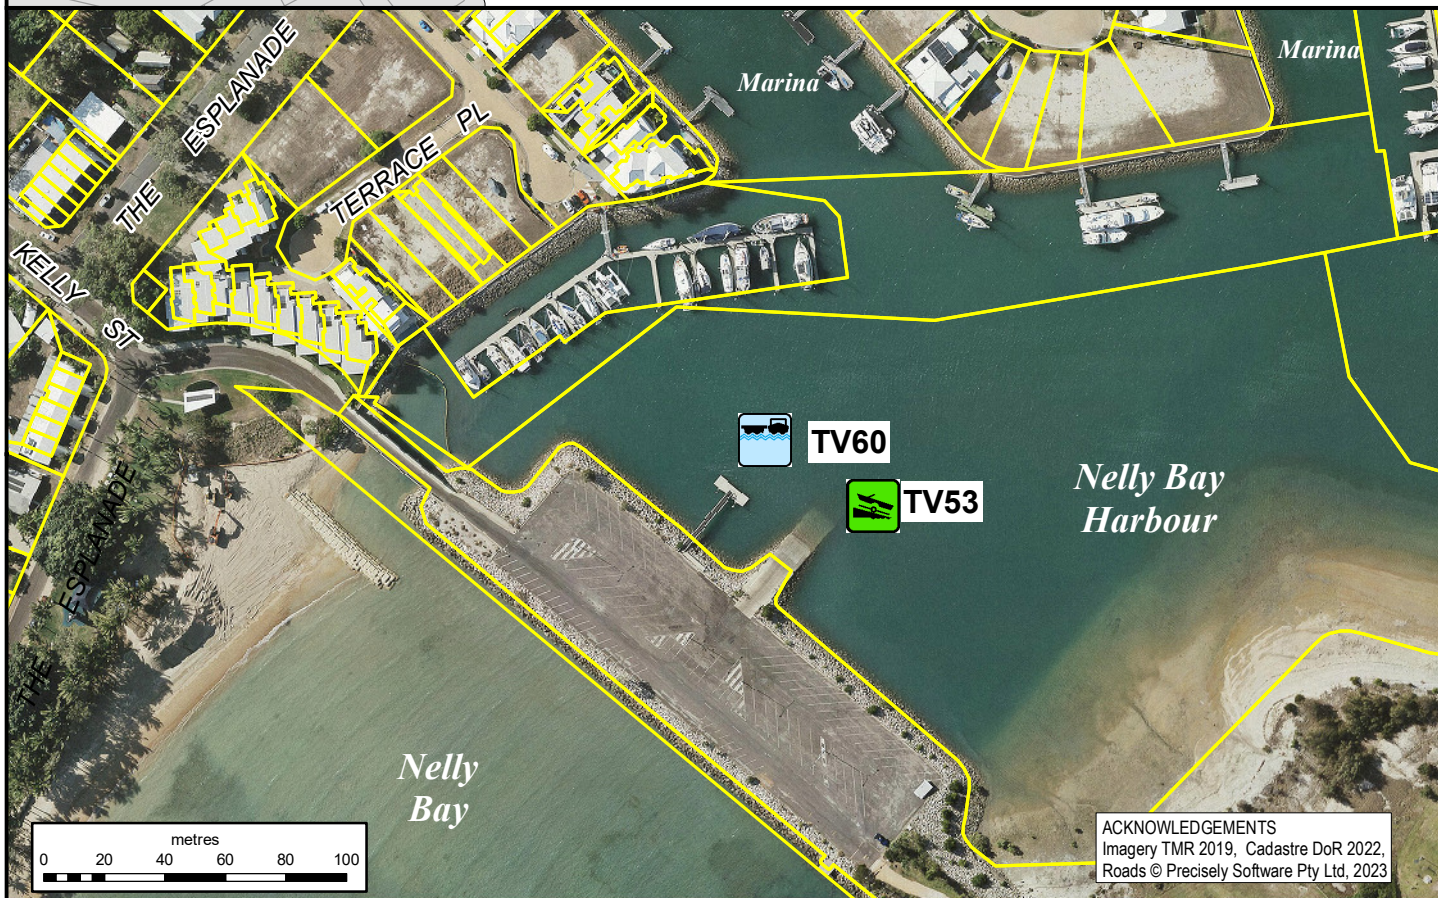

Public boat ramp

Public pontoon

MAGNETIC ISLAND (The Esplanade, Nelly Bay - Nelly Bay Harbour)

© The State of Queensland
Transport and Main Roads 2023

Managing Authority

Facility code

**Townsville
City Council**

TV53 TV60

Prepared 25 July 2023
Maritime Safety Queensland
Spatial Services

L-4-268-1B