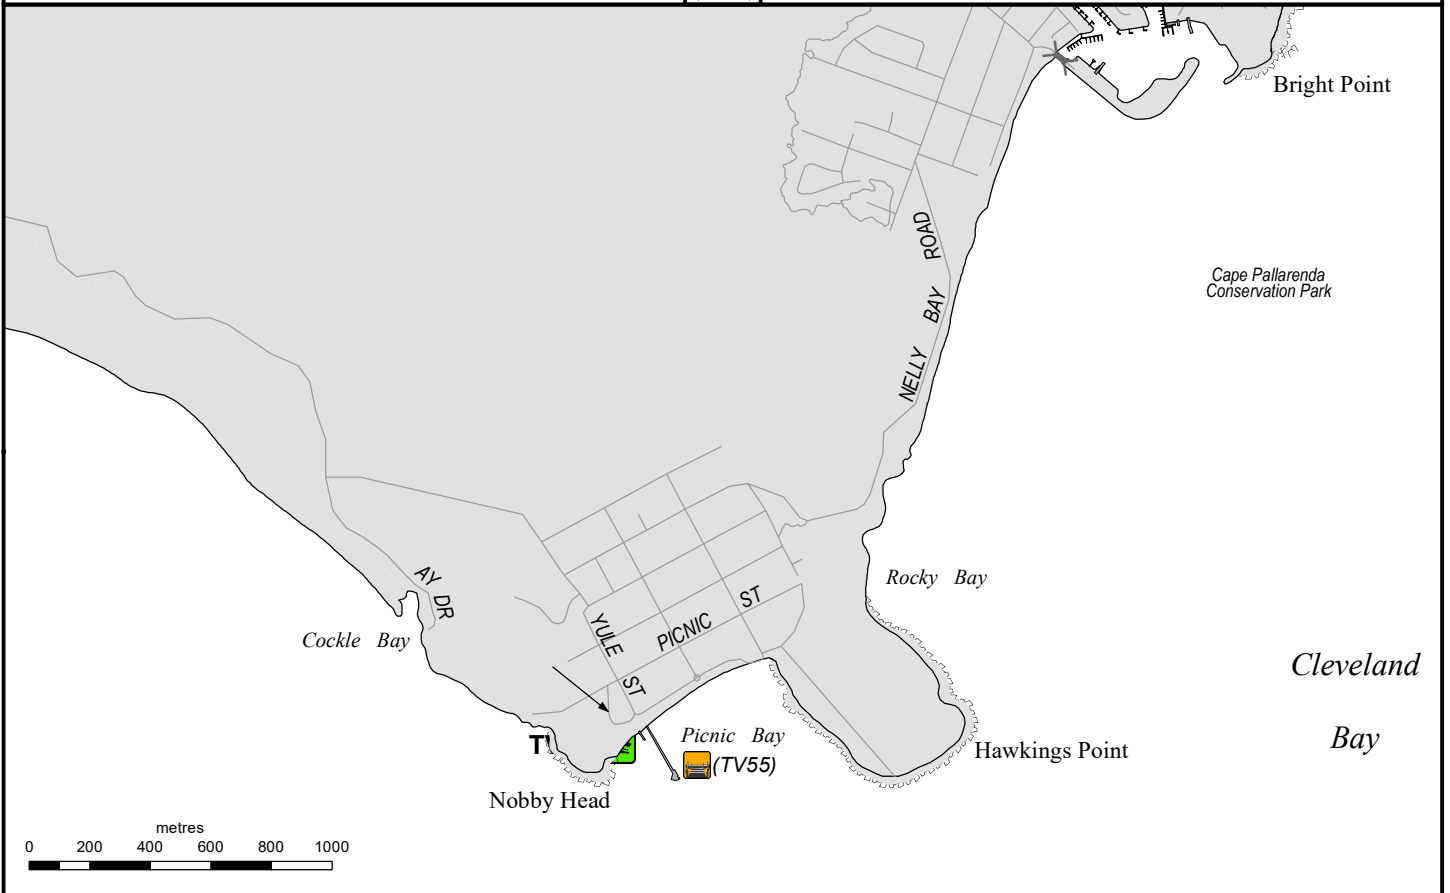

Public boat ramp

MAGNETIC ISLAND (Picnic Bay, Yule Street)

ACKNOWLEDGEMENTS
 Imagery TMR 2022, Cadastre DoR 2022,
 Roads © Precisely Software Pty Ltd, 2023

© The State of Queensland
 Transport and Main Roads 2023

Prepared 25 July 2023
 Maritime Safety Queensland
 Spatial Services

Managing Authority

**Townsville
 City Council**

Facility code

TV51

L-4-150-4A