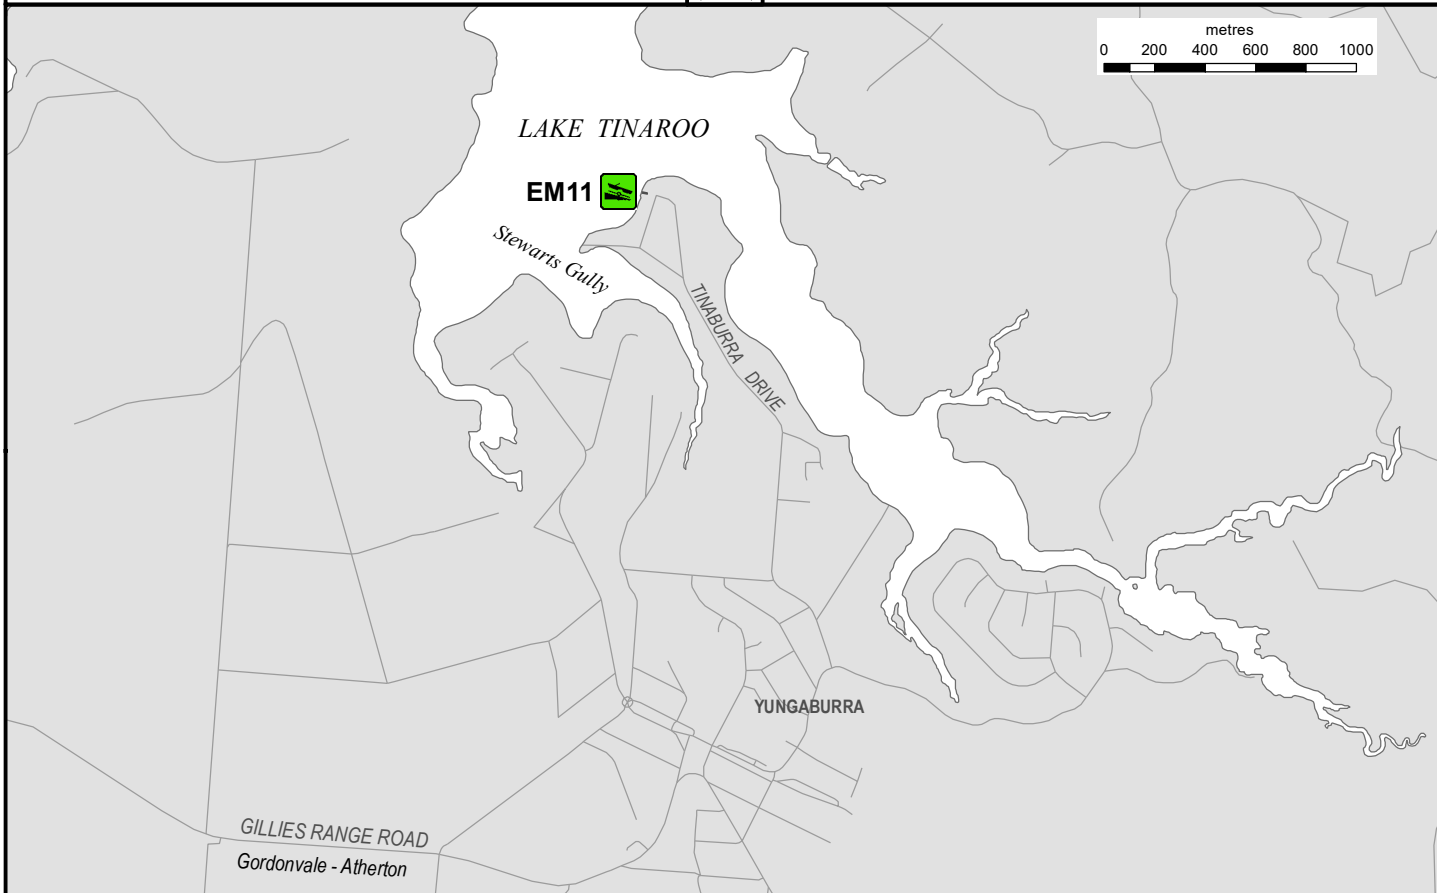

Public boat ramp

LAKE TINAROO (Tinaburra Drive)

ACKNOWLEDGEMENTS
Imagery TMR, Cadastre DoR 2022,
Roads © Precisely Software Pty Ltd, 2023

© The State of Queensland
Transport and Main Roads 2023

Prepared 25 July 2023
Maritime Safety Queensland
Spatial Services