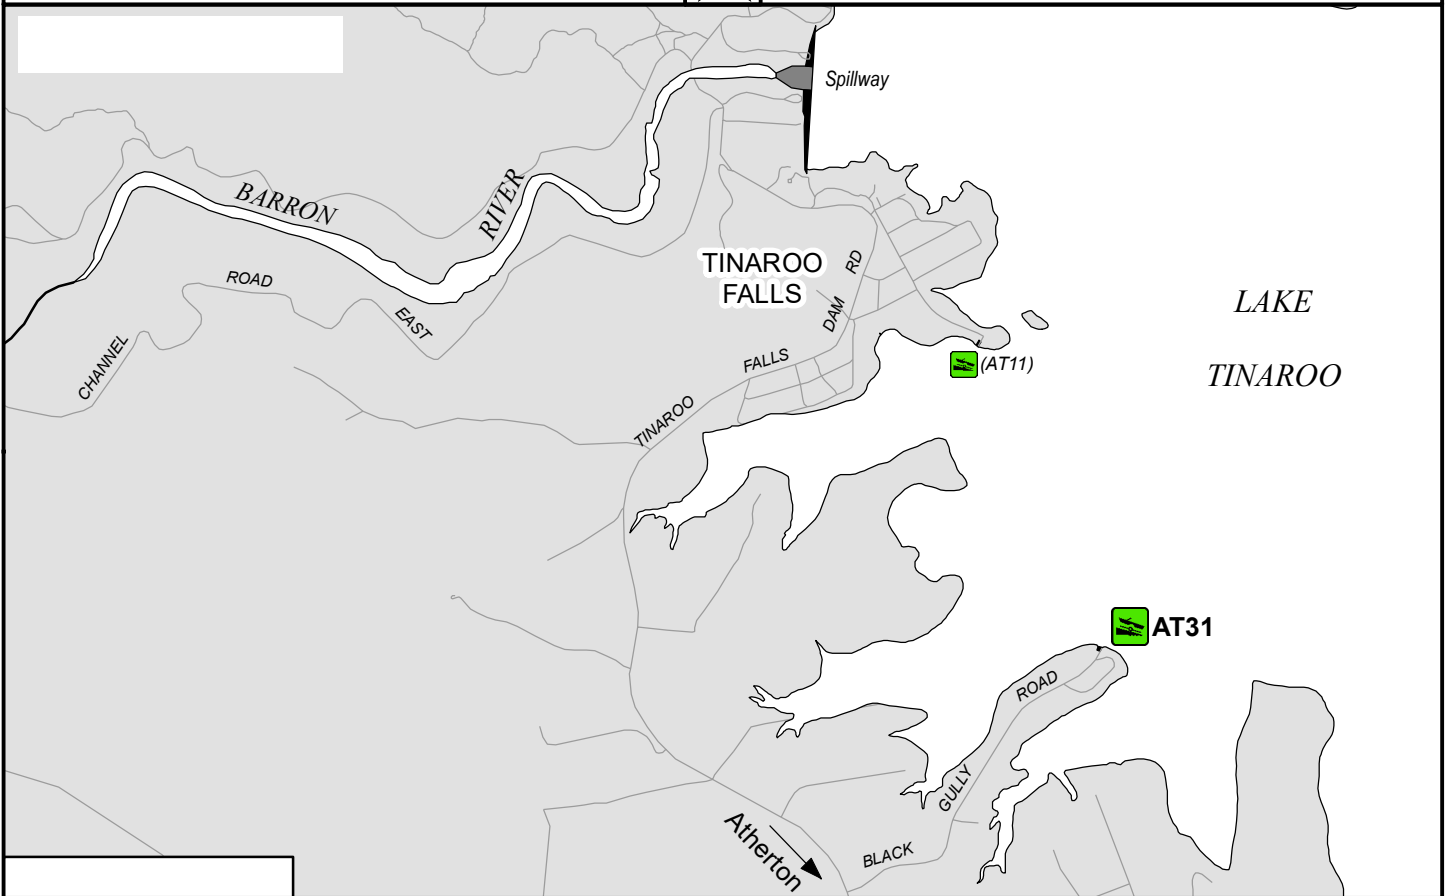

Public boat ramp

LAKE TINAROO (Black Gully Road)

LAKE TINAROO

© The State of Queensland
Transport and Main Roads 2023

Managing Authority

Facility code

**Tablelands
Regional Council**

AT31