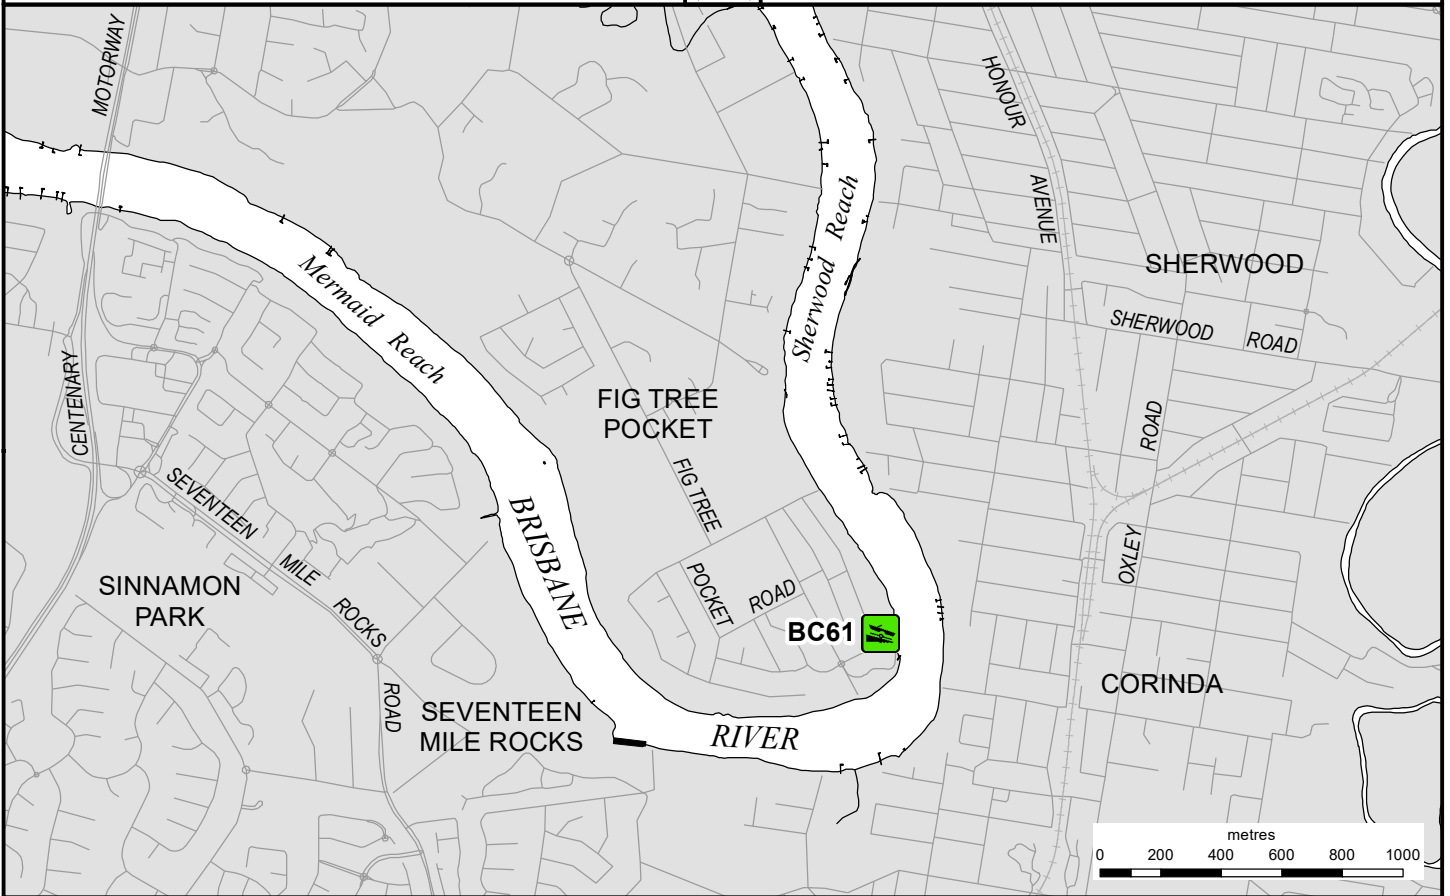

Public boat ramp

FIG TREE POCKET (Fig Tree Pocket Road)

ACKNOWLEDGEMENTS
 Imagery TMR 2022, Cadastre DoR 2023,
 Roads © Precisely Software Pty Ltd, 2023

© The State of Queensland
 Transport and Main Roads 2023