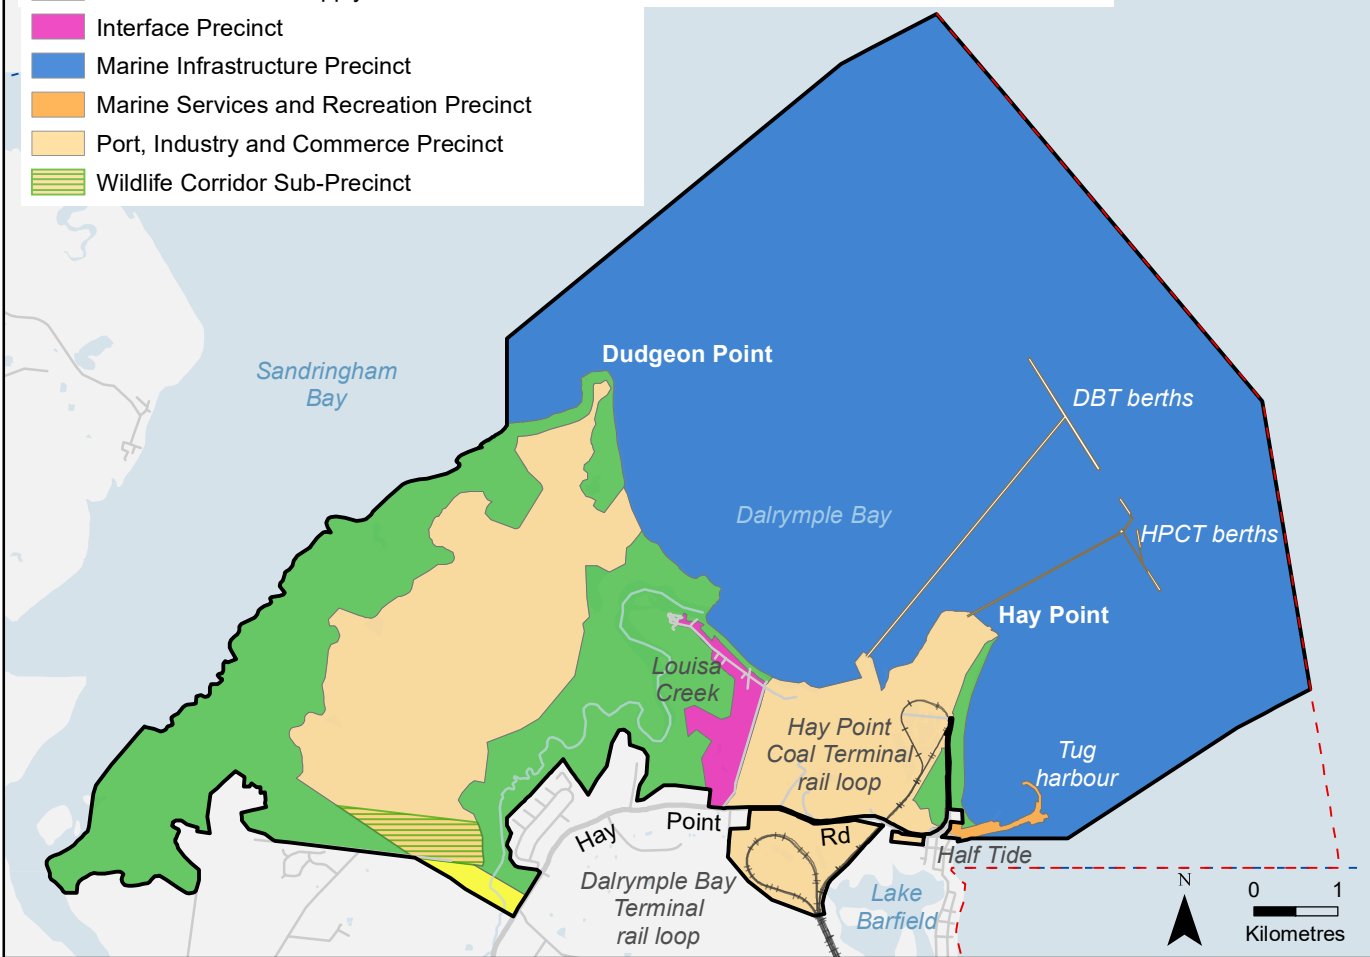

Legend

- Master planned area
- Environmental Management Precinct
- Infrastructure and Supply Chain Corridors Precinct
- Interface Precinct
- Marine Infrastructure Precinct
- Marine Services and Recreation Precinct
- Port, Industry and Commerce Precinct
- Wildlife Corridor Sub-Precinct

- Port limits
- Rail network
- Great Barrier Reef Marine Park

Legend

-  Master planned area
-  Environmental Management Precinct
-  Marine Infrastructure Precinct
-  Marine Services and Recreation Precinct
-  Port, Industry and Commerce Precinct
-  Port limits
-  Rail network
-  Great Barrier Reef Marine Park