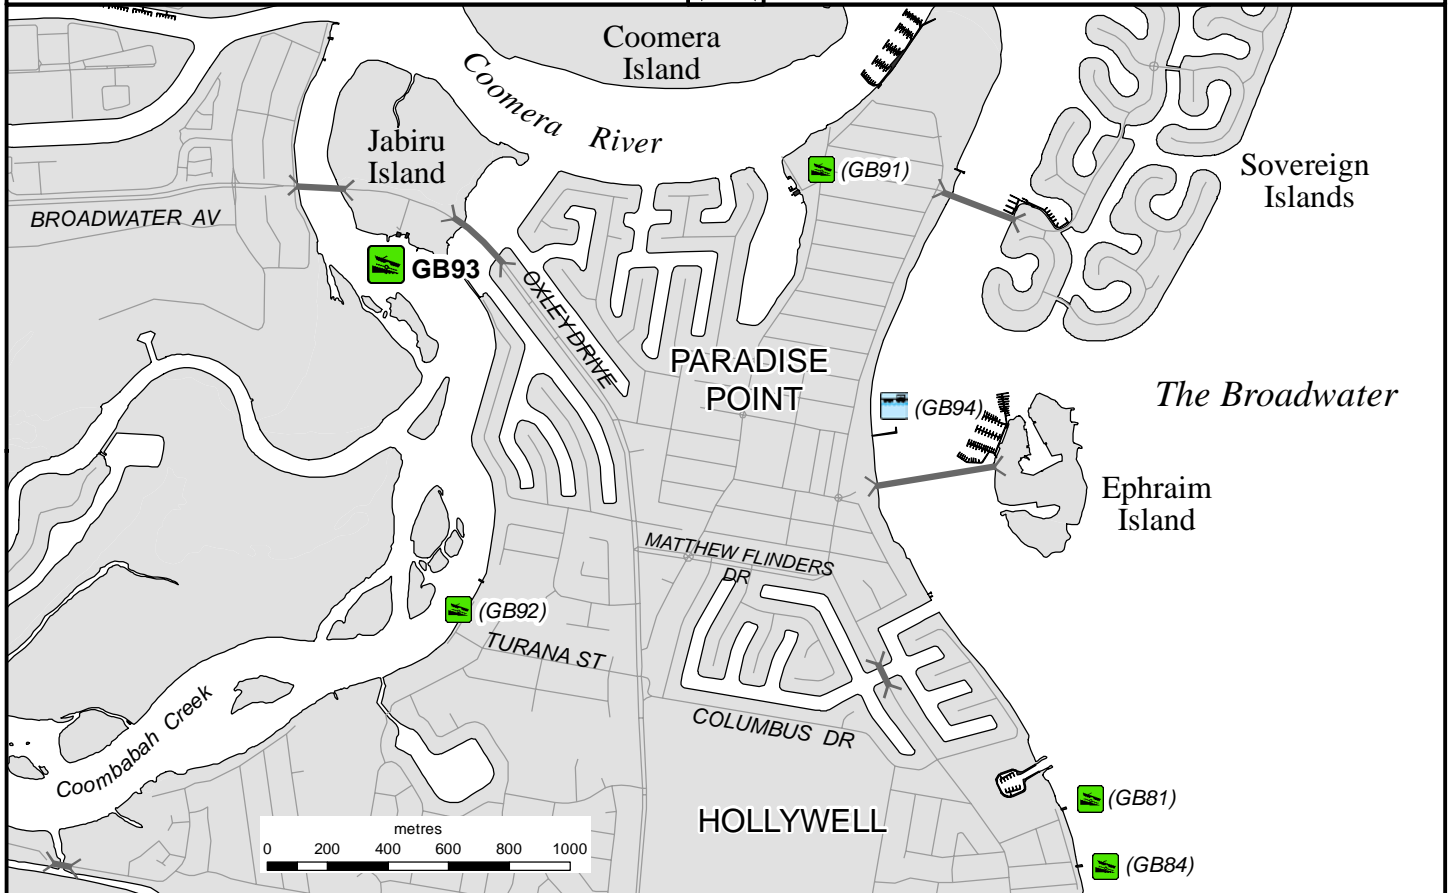

Public boat ramp

JABIRU ISLAND (Oxley Drive)

ACKNOWLEDGEMENTS
Imagery TMR 2022, Cadastre DoR 2023,
Roads © Precisely Software Pty Ltd, 2023

© The State of Queensland
Transport and Main Roads 2023

Managing Authority

Facility code

**Gold Coast
City Council**

GB93

Prepared 17 July 2023
Maritime Safety Queensland
Spatial Services

L-1-160-19A