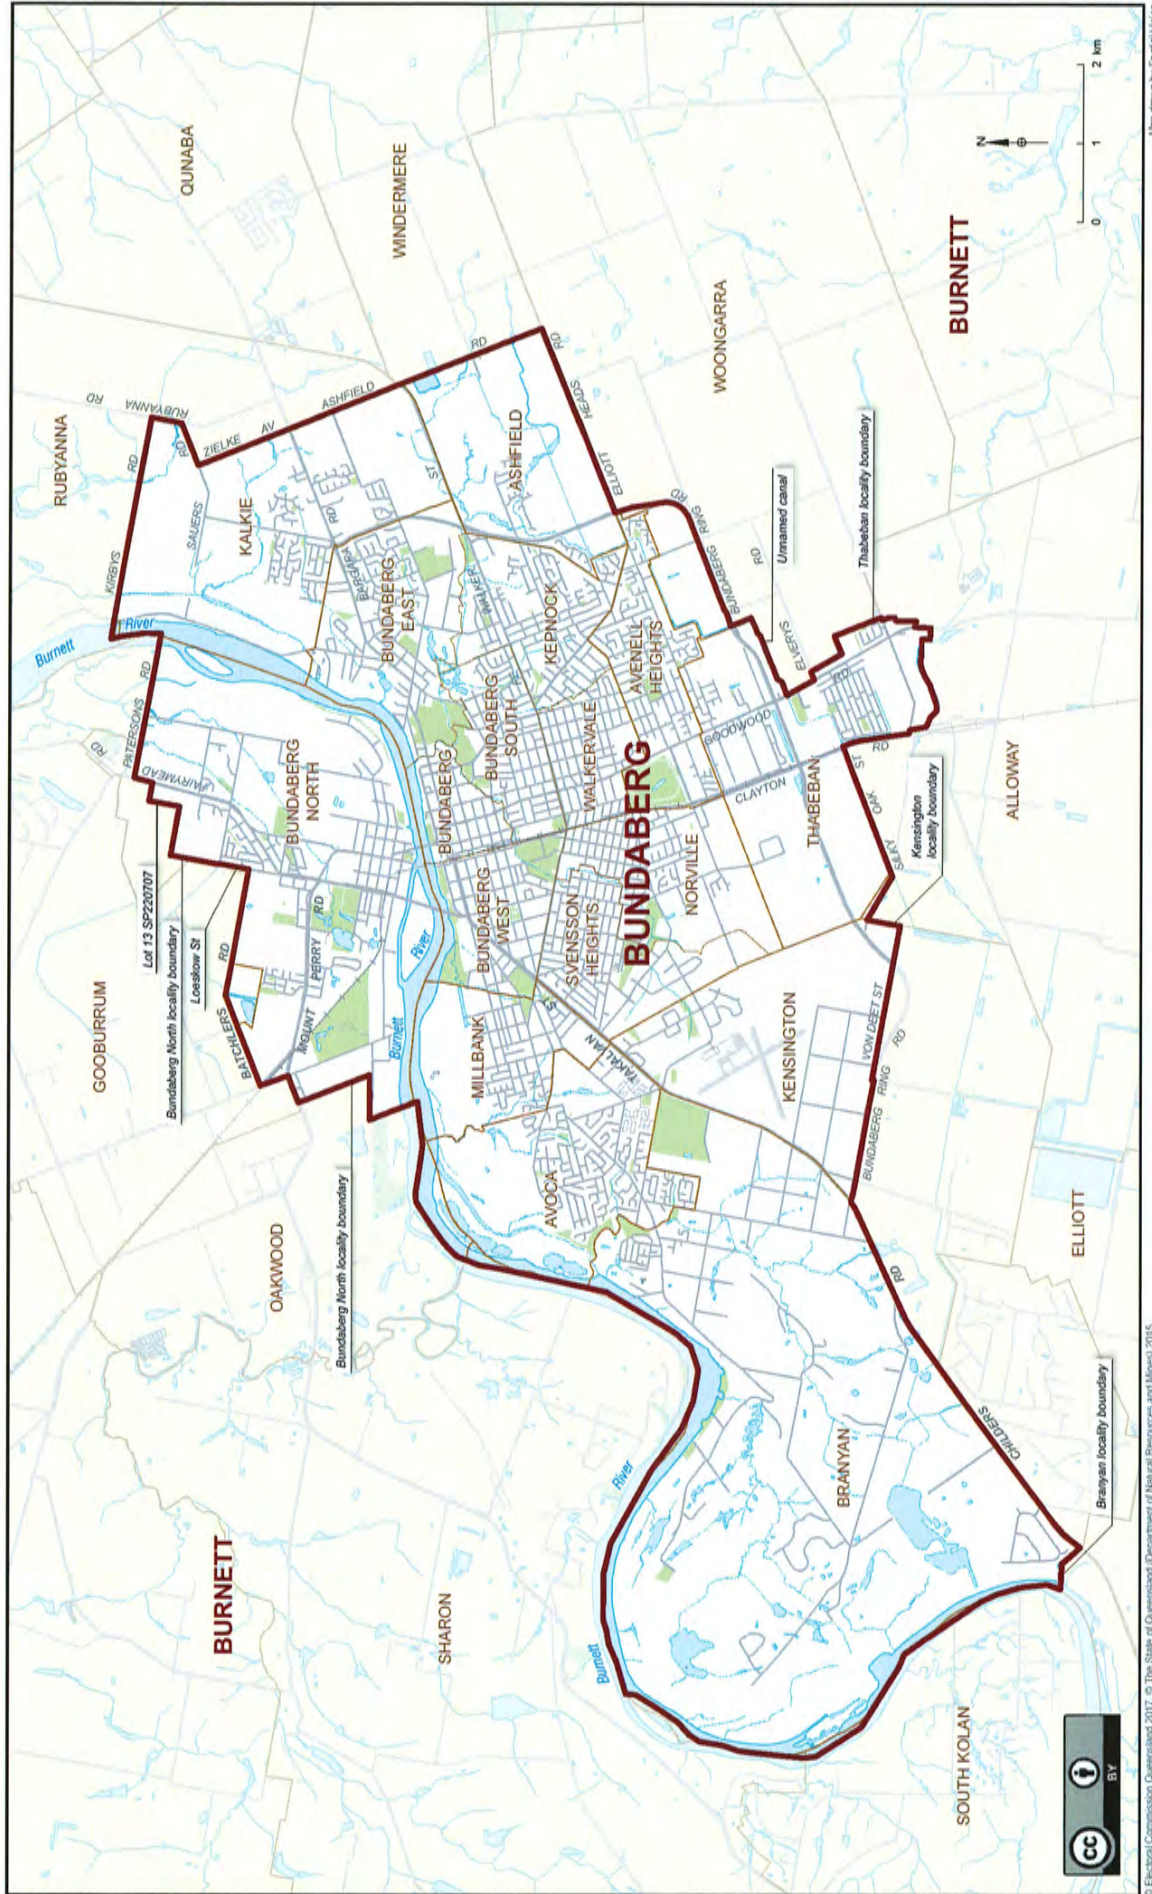

Queensland Electoral Boundaries 2017

© Electoral Commission Queensland 2017. © The State of Queensland (Department of Natural Resources and Mines) 2015. Map drawn by Spatial Vision