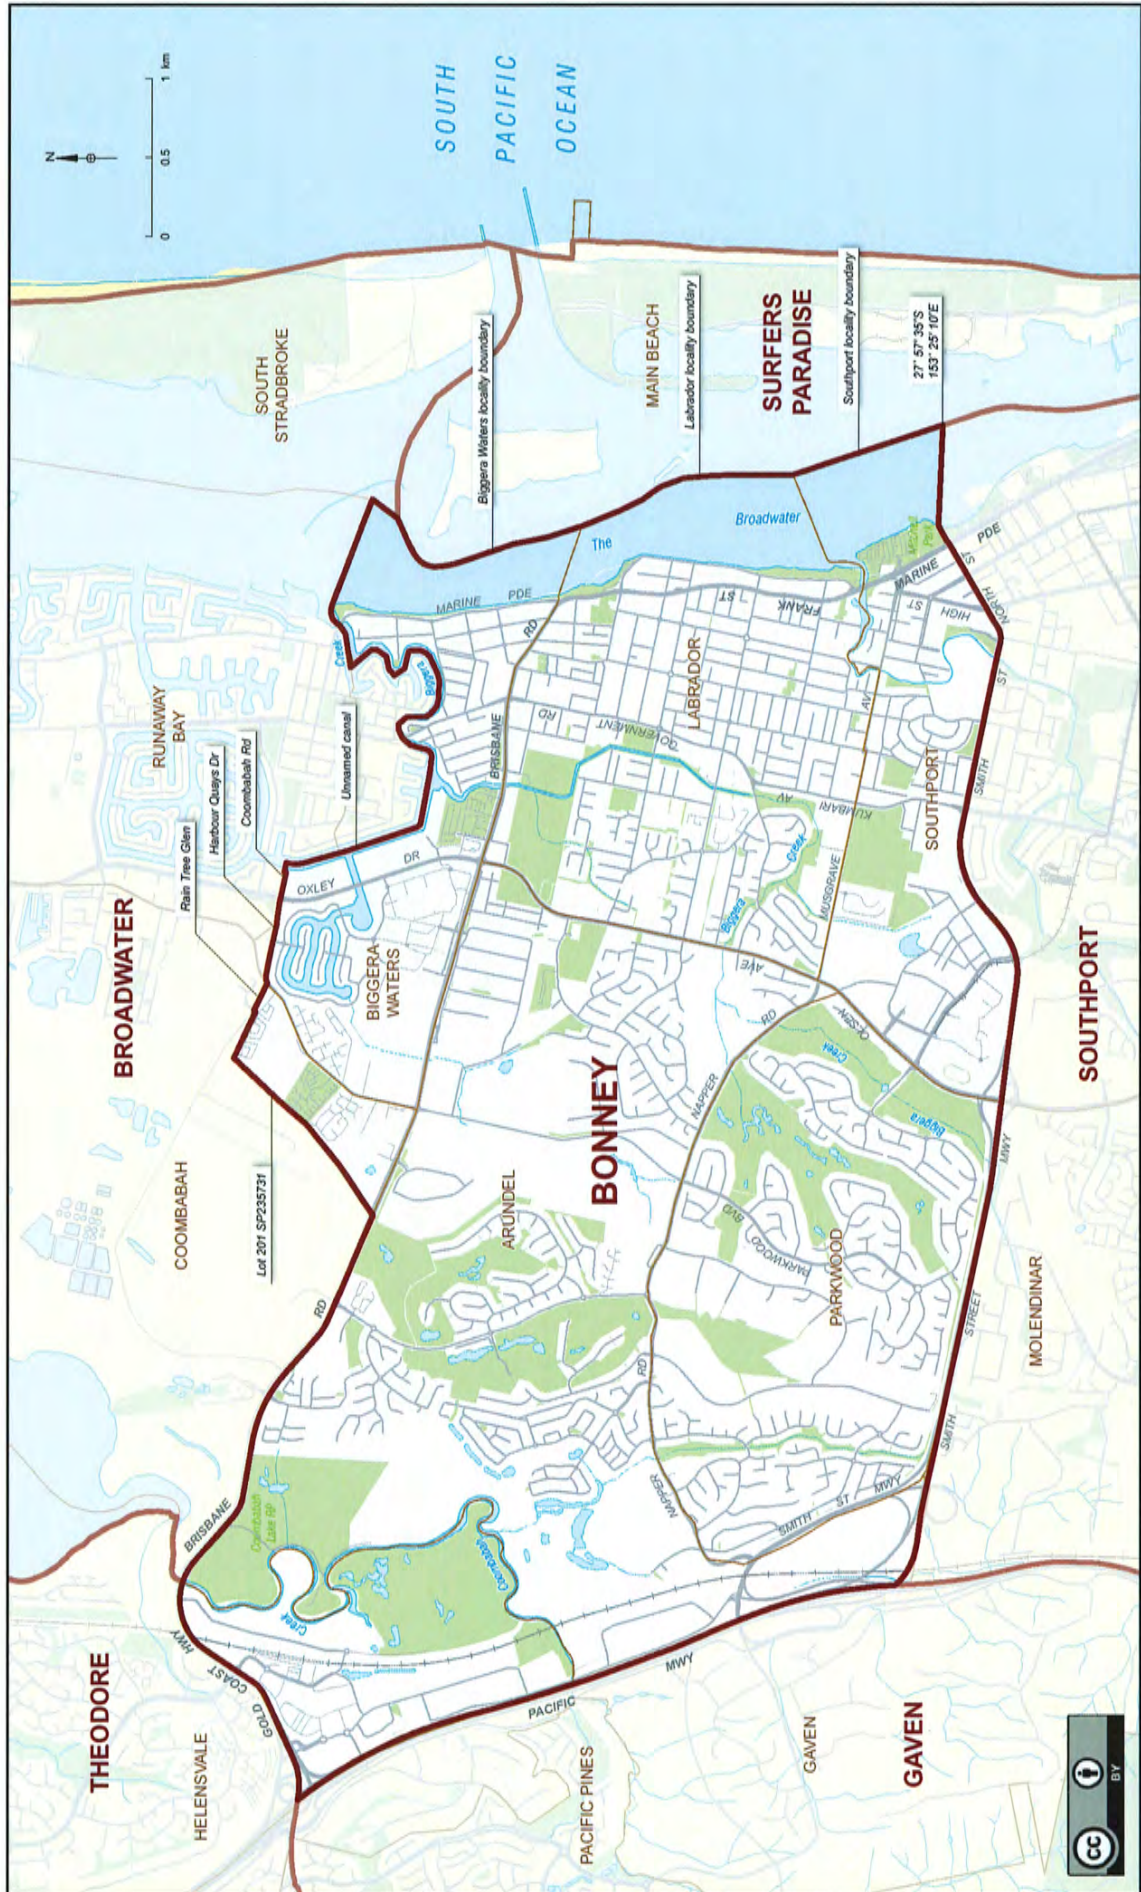

Queensland Electoral Boundaries 2017

Map drawn by Spatial Vision