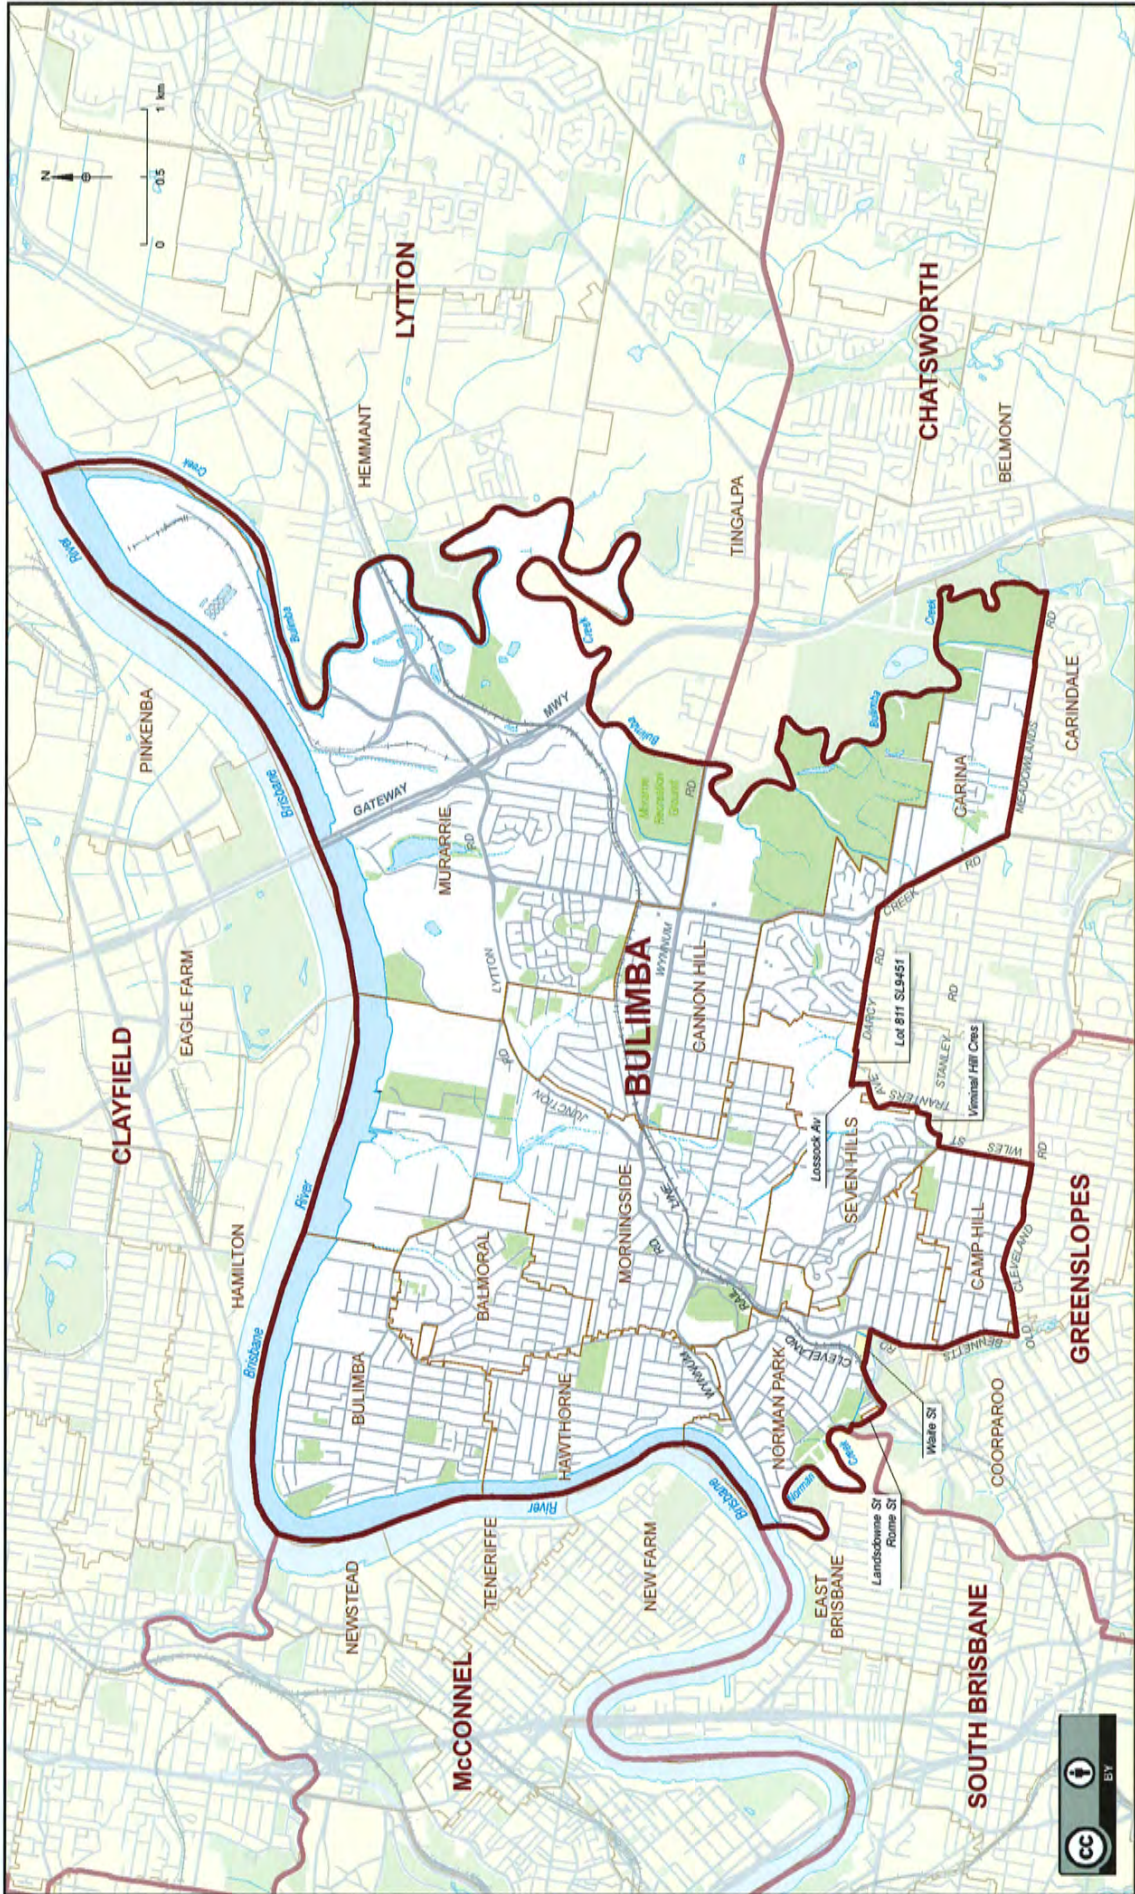

Map drawn by Spatial Vision

Queensland Electoral Boundaries 2017

Queensland Electoral Boundaries 2017

Map drawn by Spatial Vision

© Electoral Commission Queensland 2017. © The State of Queensland (Department of Natural Resources and Mines) 2015

Queensland Electoral Boundaries 2017

© Electoral Commission Queensland 2017. © The State of Queensland (Department of Natural Resources and Mines) 2015.

Map drawn by Spatial Vision

Queensland Electoral Boundaries 2017

© Electoral Commission Queensland 2017. © The State of Queensland (Department of Natural Resources and Mines) 2015

Queensland Electoral Boundaries 2017

Map drawn by Spatial Vision
© Electoral Commission Queensland 2017. © The State of Queensland (Department of Natural Resources and Mines) 2015.