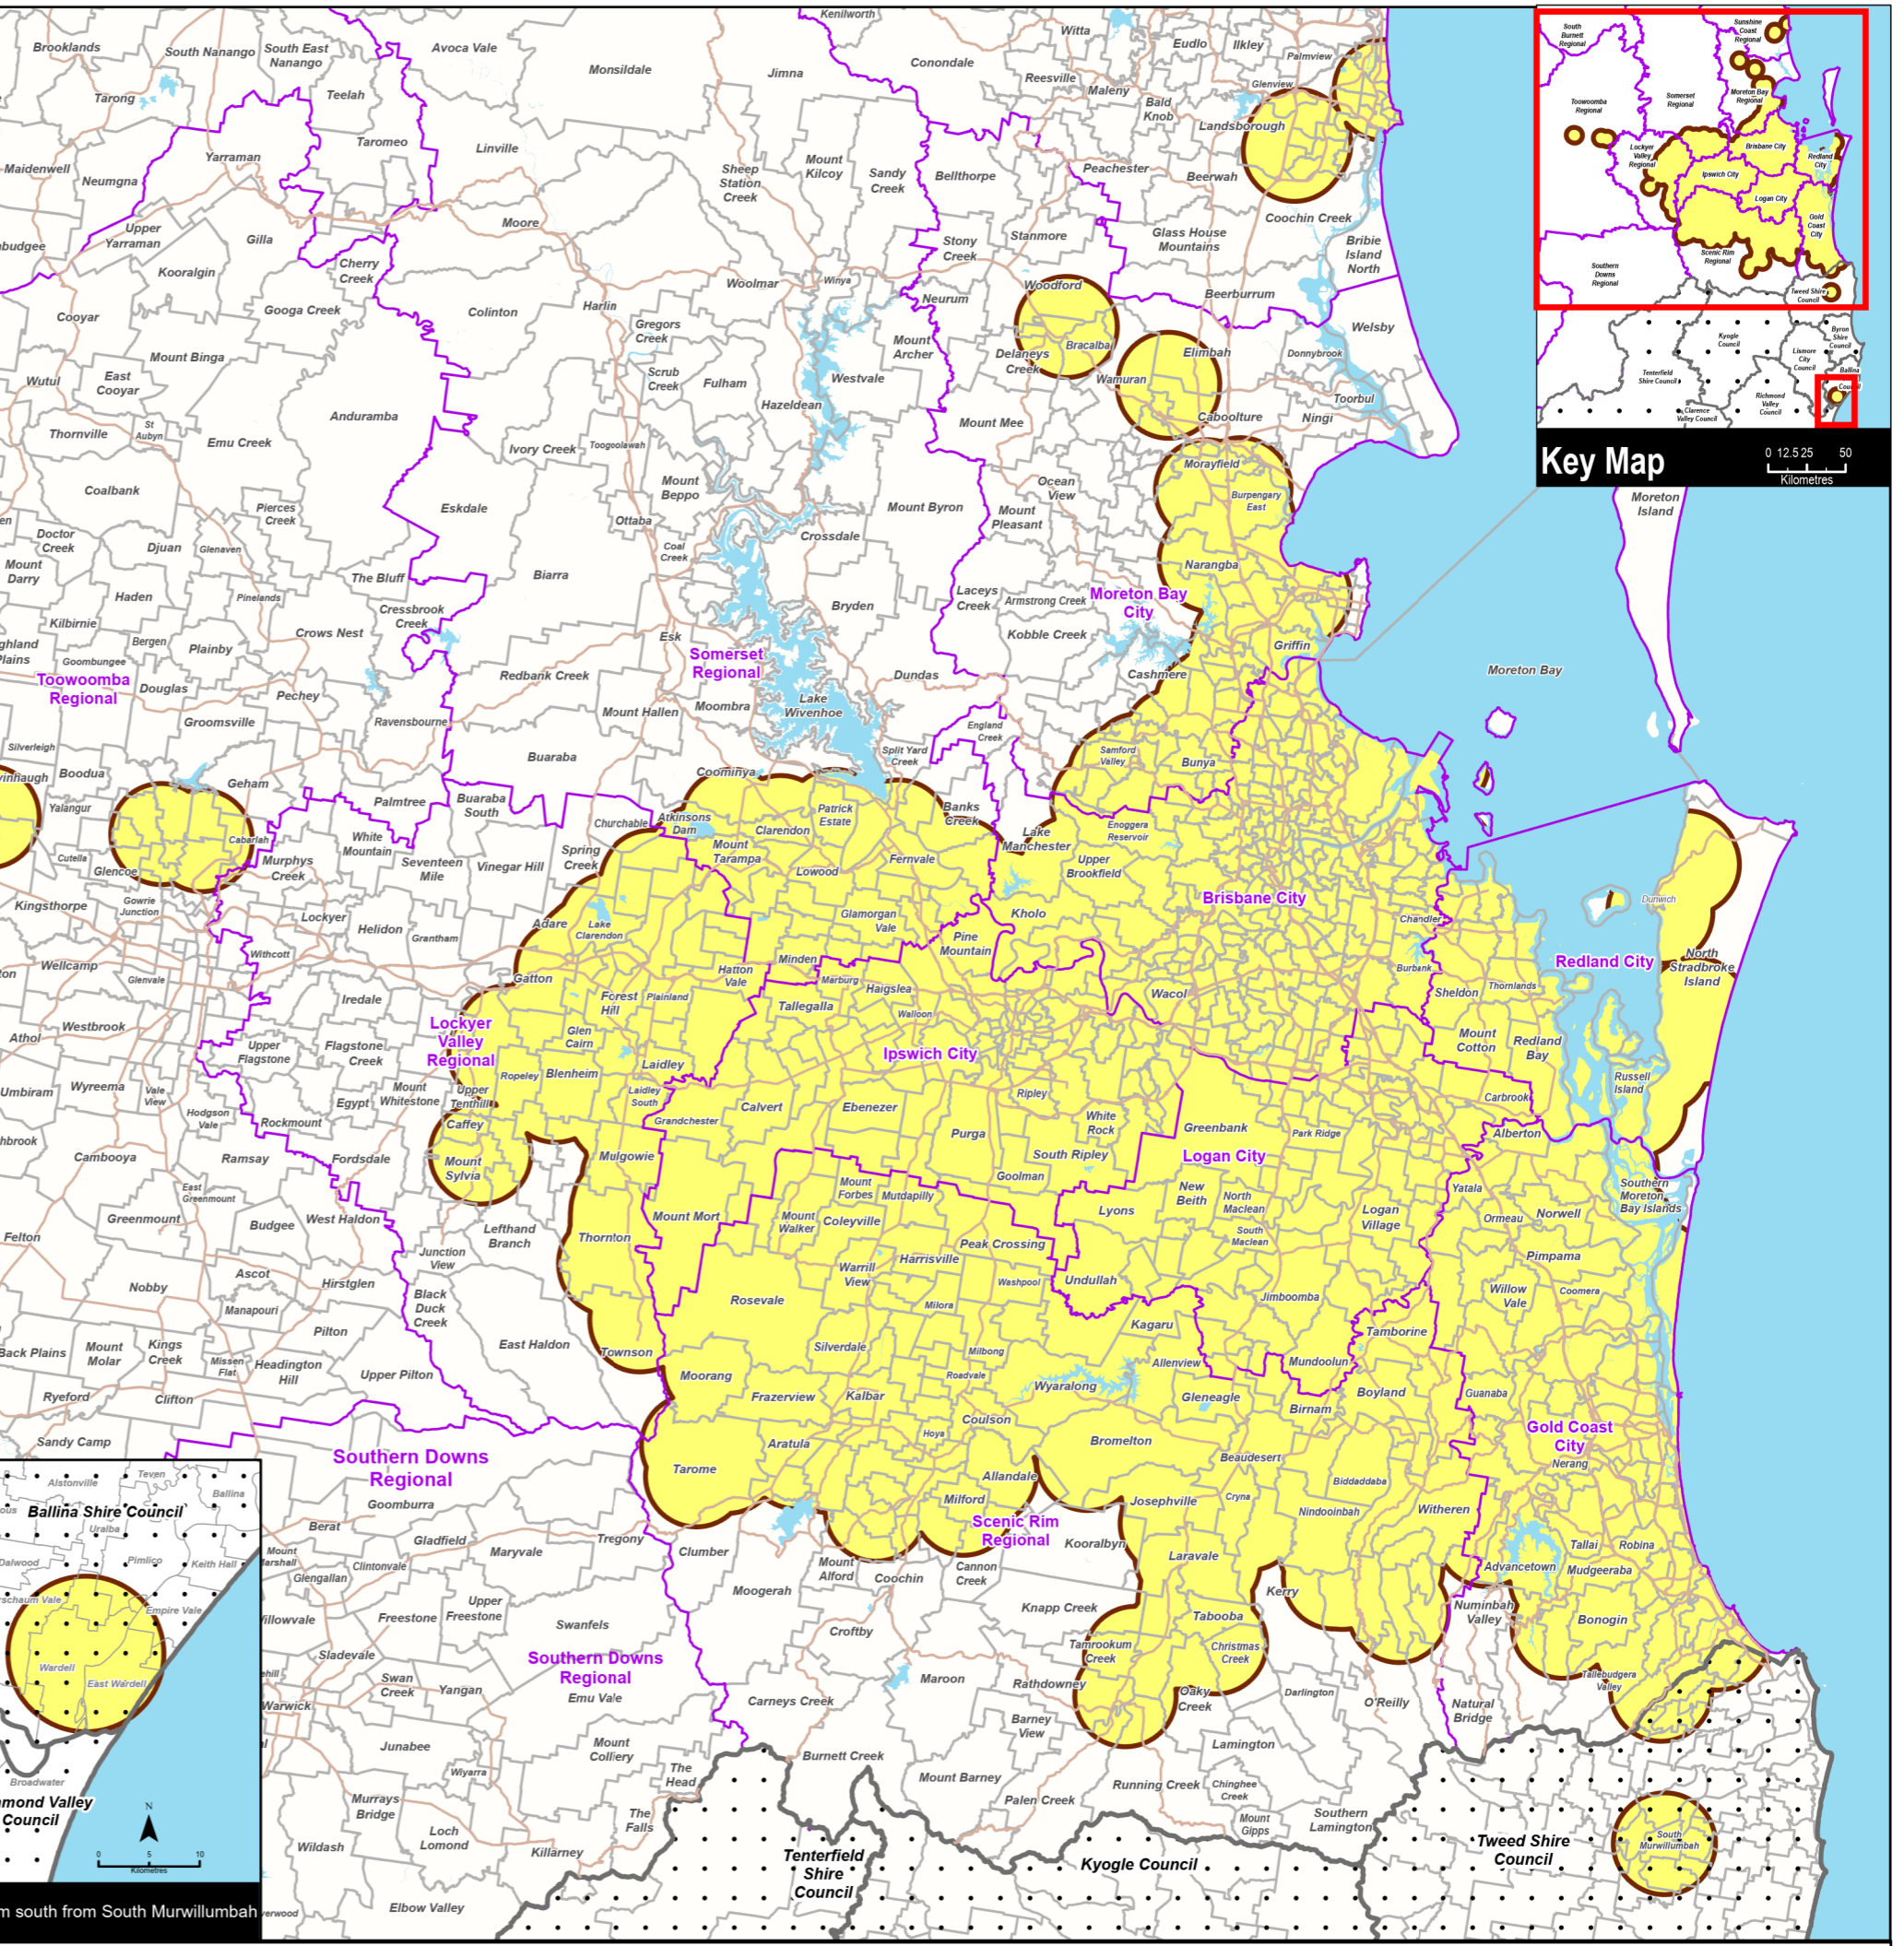

QLD SUBURBS ENTIRELY INSIDE THE IPQ AREA

Table listing QLD suburbs entirely inside the IPQ area, including locations like Acacia Ridge, Albion, Alton, and many others.

NSW SUBURBS ENTIRELY INSIDE THE IPQ AREA

Table listing NSW suburbs entirely inside the IPQ area, including locations like Bagby, Balamb, Balmoral Heights, and many others.

NSW SUBURBS PARTIALLY INSIDE THE IPQ AREA

Table listing NSW suburbs partially inside the IPQ area, including locations like Bayside, Bayside Lakes, Bayside North, and many others.

QLD SUBURBS PARTIALLY INSIDE THE IPQ AREA

Table listing QLD suburbs partially inside the IPQ area, including locations like Aclare, Advancebank, Alton, and many others.

Inset map showing Ballina Shire Council, Lismore City Council, and Richmond Valley Council. Includes text: 'Wardell, 68 km south from South Murwillumbah'.

Key Map 0 12.5 25 50 Kilometres