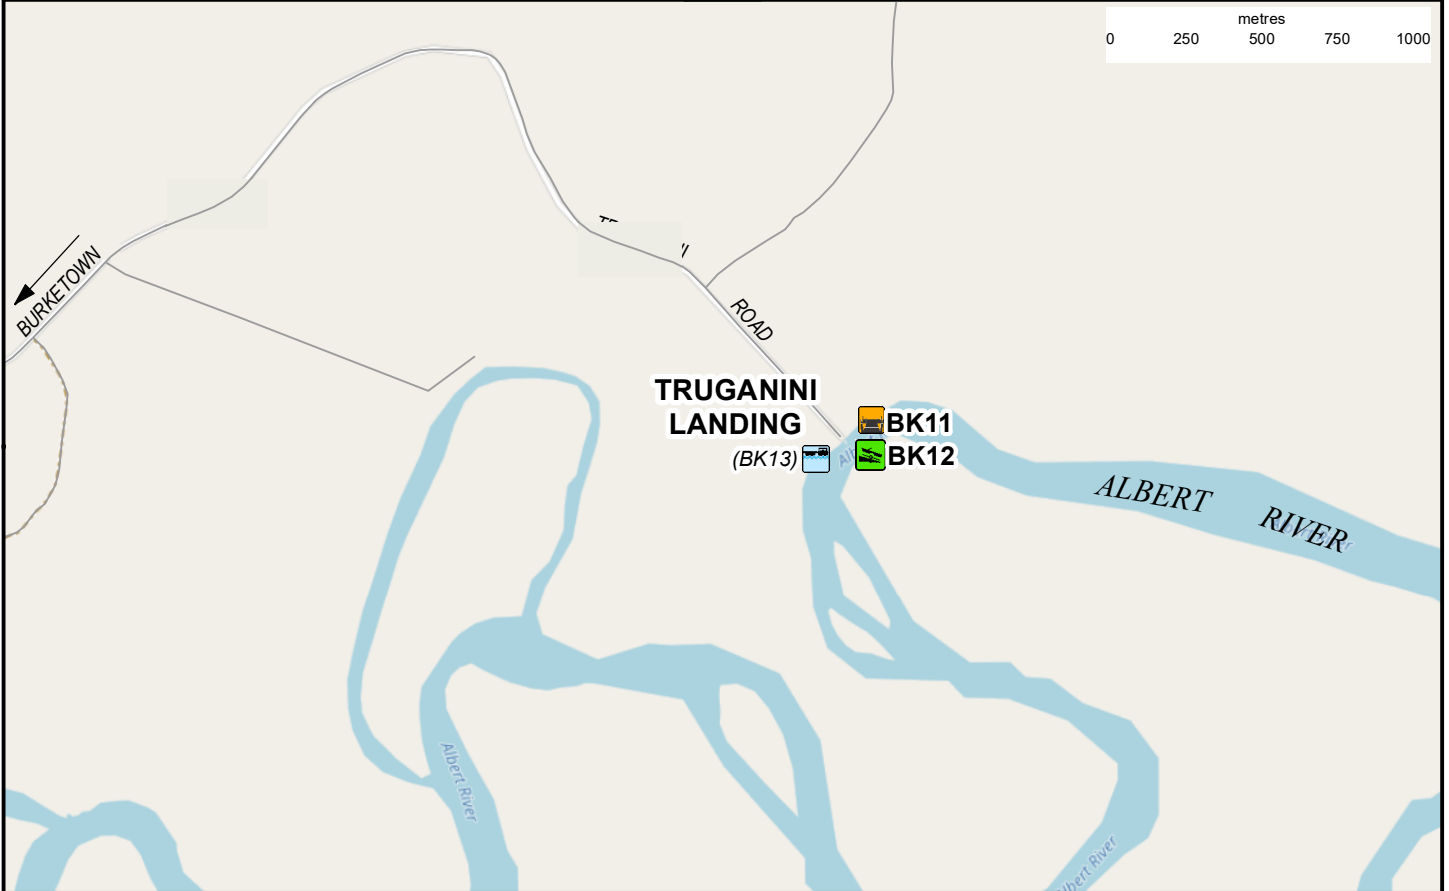

Public boat ramp

Public jetty

# BURKETOWN (Truganini Landing)

0 250 500 750 1000 metres

ACKNOWLEDGEMENTS  
Imagery TMR, Cadastre DoR 2023,  
Roads © Precisely Software Pty Ltd, 2023

0 20 40 60 80 100 metres

© The State of Queensland  
Transport and Main Roads 2023