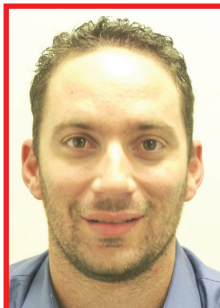

Your Digital photo... the right way

Right

Chin too high

Chin too low

Tilted right

Tilted left

Ear cropped

Right

Features covered

Turned right

Turned left

Colour tinted

Greyscale

Right

Hair over face

Mouth open

Eyes partly closed

Smiling

Wearing glasses